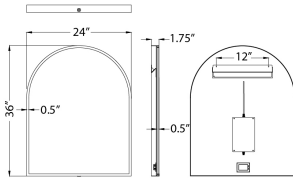

MEASUREMENTS

DIMENSION : 24" W x 36" H x 1.75" Ext
 HANGING WEIGHT : 15.84 lb

LAMPING

INPUT VOLTAGE : 120V
 LUMENS : 4,500 Rated (1,750 Del.)
 BULB : 1 x 45W LED PCB Integrated , 45W Total
 BULB INCLUDED : (Integrated)
 DIMMABLE : Dimmable on touch switch
 CRI : 90 CRI
 COLOR_TEMP : 3000K
 LIGHTING_DIRECTION : Indirect