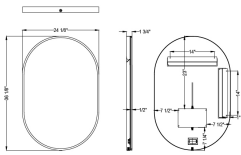

MEASUREMENTS

DIMENSION : 24" W x 36" H x 1.75" Ext
 HANGING WEIGHT : 15.62 lb

LAMPING

INPUT VOLTAGE : 120V
 LUMENS : 4,500 Rated (350 Del.)
 BULB : 1 x 45W LED PCB Integrated , 45W Total
 BULB INCLUDED : (Integrated)
 DIMMABLE : Dimmable on touch switch
 CRI : 90 CRI
 COLOR_TEMP : 3000K
 LIGHTING_DIRECTION : Indirect