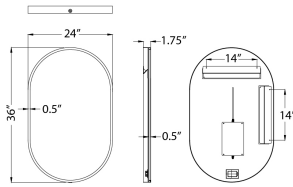

MEASUREMENTS

DIMENSION : 24" W x 36" H x 1.75" Ext
 HANGING WEIGHT : 15.62 lb

LAMPING

INPUT VOLTAGE : 120V
 LUMENS : 4,500 Rated (1,500 Del.)
 BULB : 1 x 45W LED PCB Integrated , 45W Total
 BULB INCLUDED : (Integrated)
 DIMMABLE : Dimmable on touch switch
 CRI : 90 CRI
 COLOR_TEMP : 3000K
 LIGHTING_DIRECTION : Indirect