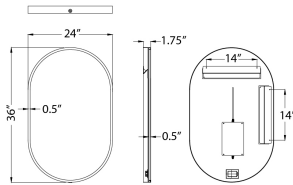

MEASUREMENTS

DIMENSION : 24" W x 36" H x 1.75" Ext
 HANGING WEIGHT : 15.62 lb

LAMPING

INPUT VOLTAGE : 120V
 LUMENS : 4,500 Rated (1,500 Del.)
 BULB : 1 x 45W LED PCB Integrated , 45W Total
 BULB INCLUDED : (Integrated)
 DIMMABLE : Dimmable on touch switch
 CRI : 90 CRI
 COLOR_TEMP : 3000K
 LIGHTING_DIRECTION : Indirect