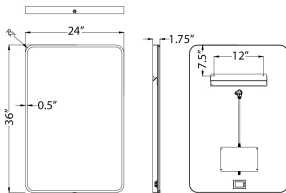

MEASUREMENTS

DIMENSION : 24" W x 36" H x 1.75" Ext
 HANGING WEIGHT : 16.94 lb

LAMPING

INPUT VOLTAGE : 120V
 LUMENS : 5,200 Rated (450 Del.)
 BULB : 1 x 52W LED PCB Integrated , 52W Total
 BULB INCLUDED : (Integrated)
 DIMMABLE : Dimmable on touch switch
 CRI : 90 CRI
 COLOR_TEMP : 3000K
 LIGHTING_DIRECTION : Indirect