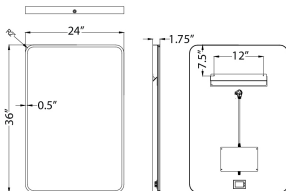

MEASUREMENTS

DIMENSION : 24" W x 36" H x 1.75" Ext
 HANGING WEIGHT : 16.94 lb

LAMPING

INPUT VOLTAGE : 120V
 LUMENS : 5,200 Rated (1,700 Del.)
 BULB : 1 x 52W LED PCB Integrated , 52W Total
 BULB INCLUDED : (Integrated)
 DIMMABLE : Dimmable on touch switch
 CRI : 90 CRI
 COLOR_TEMP : 3000K
 LIGHTING_DIRECTION : Indirect