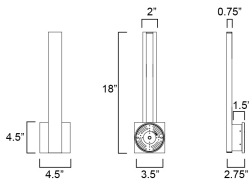

PRODUCT DESCRIPTION

An update to our popular Line series, the Line 5CCT uses a wider profile of aluminum with adjustable color temperatures. Simply toggle between the 5 settings: 2700-3000-3500-4000-500K to suit the space where it is installed. Following the original design's premise, the Line is a straight and flat bar that indirectly casts light indirectly on the surface behind it.

MEASUREMENTS

DIMENSION : 18" L 4.5" H x 2.75" Ext
 BACK PLATE : 4.5" W x 4.5" H x 9" HCO
 HANGING WEIGHT : 2.09 lb

LAMPING

INPUT VOLTAGE : 120V
 LUMENS : 630 Rated (540 Del.)
 BULB : 1 x 9W LED AC Integrated , 9W Total
 BULB INCLUDED : (Integrated)
 DIMMABLE :
 CRI : 90 CRI
 COLOR_TEMP : 27-30-35-40-50K
 LIGHTING_DIRECTION : Indirect