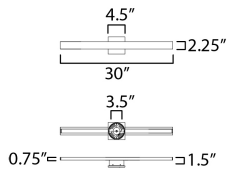

PRODUCT DESCRIPTION

Sleek architectural lines meet flexible performance. The Sideline Outdoor sconce features a wide, flat aluminum profile that casts light along its sides in a continuous glow. Rated for Wet Locations and finished in durable powder-coat finishes that include Matte White, Black, Architectural Bronze, and Satin Aluminum, the Sideline ensures clean, modern styling for any exterior setting. A plated variation in Natural Aged Brass or Polished Chrome brings the same refined silhouette indoors, see Sideline: Bath Vanity.

MEASUREMENTS

DIMENSION : 4.5" W x 30" H x 3" Ext
 BACK PLATE : 4.5" W x 4.5" H
 HANGING WEIGHT : 22.88 lb

LAMPING

INPUT VOLTAGE : 120V
 LUMENS : 3,000 Rated (1,200 Del.)
 BULB : 2 x 15W LED PCB Integrated , 30W Total
 BULB INCLUDED : (Integrated)
 DIMMABLE : Triac or ELV
 CRI : 90 CRI
 COLOR_TEMP : 3000K
 LIGHTING_DIRECTION : Indirect