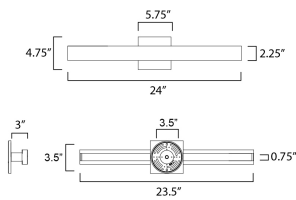

PRODUCT DESCRIPTION

Pure geometry, tailored for the bath. The Sidelux Vanity light extends a streamlined aluminum bar that washes light in both directions, creating a clean, modern effect. A simple color temperature selectable switch toggles through five color temperatures - 2700 K, 3000 K, 3500 K, 4000 K, and 5000 K - so you can match the mood or task at hand. Finished in luxurious Natural Aged Brass or crisp Polished Chrome, this design is also available as an outdoor-rated sconce finished in powder-coat options that offers that same seamless look throughout the home, see Sidelux: Outdoor.

MEASUREMENTS

DIMENSION : 24" L 4.75" H x 3" Ext
 BACK PLATE : 4.75" W x 5.75" H x 12" HCO
 HANGING WEIGHT : 3.08 lb

LAMPING

INPUT VOLTAGE : 120V
 LUMENS : 1,680 Rated (1,220 Del.)
 BULB : 2 x 12W LED AC Integrated , 24W Total
 BULB INCLUDED : (Integrated)
 CRI : 90 CRI
 COLOR_TEMP : 27-30-35-40-50K
 LIGHTING_DIRECTION : Indirect

FINISHES OPTION

-  Polished Chrome (PC)
-  Satin Brass (SBR)

MATERIAL

Aluminum, PC

RATINGS

cETLus
 Damp Location
 CA Title 24
 ADA

ADDITIONAL

INSTALL UP/DOWN: Vertical/Horizontal
 RATED LIFE 35000 Hours
 OPERATING TEMPERATURE:
 -20°C (-4°F), 40°C (104°F)