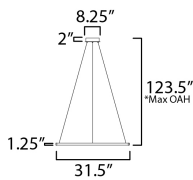

**MEASUREMENTS**

DIMENSION : 32" L x 32" W x 1.25" H  
 MAX OAH : 123.5" OAH  
 CANOPY : 8.25" W x 2" H x 8.25" L  
 HANGING WEIGHT : 2 lb

**LAMPING**

INPUT VOLTAGE : 120-277V  
 LUMENS : 2,450 Rated (1,400 Del.)  
 BULB : 1 x 35W LED DC Integrated , 35W Total  
 BULB INCLUDED : (Integrated)  
 DIMMABLE : Triac CL  
 CRI : 90 CRI  
 COLOR\_TEMP : : 27-30-35-40-50K