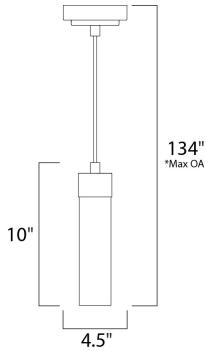

\*max overall height

**MEASUREMENTS**

- DIMENSION : 4.5" L x 4.5" W x 10" H
- MAX OAH : 134" OAH
- CANOPY : 4.5" W x 1.25" H x 4.5" L
- HANGING WEIGHT : 2.11 lb

**LAMPING**

- INPUT VOLTAGE : 120V
- BULB : 1 x 40W Incandescent E26 Medium T10 , 40W Total
- BULB INCLUDED : (Not Included)
- DIMMABLE : Yes