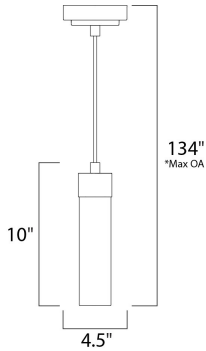

\*max overall height

**MEASUREMENTS**

- DIMENSION : 4.5" L x 4.5" W x 10" H
- MAX OAH : 134" OAH
- CANOPY : 4.5" W x 1.25" H x 4.5" L
- HANGING WEIGHT : 2.11 lb

**LAMPING**

- INPUT VOLTAGE : 120V
- LUMENS : 0 Rated
- BULB : 1 x 40W Incandescent E26 Medium T10 , 40W Total
- BULB INCLUDED : (Not Included)
- DIMMABLE : Yes