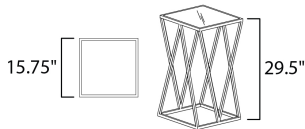

**PRODUCT DESCRIPTION**

Stainless steel V shaped sections are meticulously welded together to form this beautiful lighting sculpture. Finished in a mirror-like Polished Chrome, this fixture is the epitome of quality and contemporary design. Pair with coordinating accent tables to complete the look.

**MEASUREMENTS**

DIMENSION : 15.75" L x 15.75" W x 29.5" H  
 HANGING WEIGHT : 17.6 lb

**LAMPING**

INPUT VOLTAGE : 100-240V  
 LUMENS : 1,960 Rated  
 BULB : 4 x 28W LED PCB Integrated , 28W Total  
 BULB INCLUDED : (Integrated)  
 DIMMABLE : No  
 CRI : 80+ CRI  
 COLOR\_TEMP : 3000K