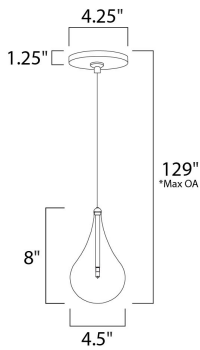

PRODUCT DESCRIPTION

A simple idea gracefully executed in the Larmes collection. Row upon row of Clear oversized teardrops, mounted onto an extended Polished Chrome lamp holder that supports xenon lamps, sets the stage. Individually adjustable drops for custom stagger effects allow for dramatic impact. An added benefit of each drop being aircraft cable-suspended, is the ability to adjust the overall height of the piece to fit the space. The final result is stark and stunning.

*max overall height

MEASUREMENTS

- DIMENSION : 4.5" L x 4.5" W x 8" H
- MAX OAH : 129" OAH
- CANOPY : 4.25" W x 1.25" H x 4.25" L
- HANGING WEIGHT : 2.28 lb

LAMPING

- LUMENS : 320 Rated
- BULB : 1 x 20W Xenon 12V G4 , 20W Total
- BULB INCLUDED : (Included)
- DIMMABLE : Low-Voltage Electronic
- COLOR_TEMP : 2900K