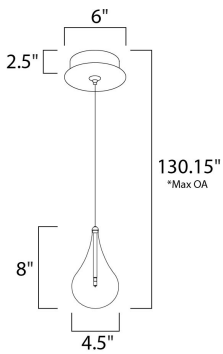

PRODUCT DESCRIPTION

A simple idea gracefully executed in the Larmes collection. Row upon row of Clear oversized teardrops, mounted onto an extended Polished Chrome lamp holder that supports xenon lamps, sets the stage. Individually adjustable drops for custom stagger effects allow for dramatic impact. An added benefit of each drop being aircraft cable-suspended, is the ability to adjust the overall height of the piece to fit the space. The final result is stark and stunning.

*max overall height

MEASUREMENTS

DIMENSION : 6" L x 6" W x 8" H
 MAX OAH : 130.15" OAH
 CANOPY : 6" W x 2.5" H x 6" L
 HANGING WEIGHT : 1.27 lb

LAMPING

INPUT VOLTAGE : V
 LUMENS : 320 Rated
 BULB : 1 x 20W Xenon 12V G4 , 20W Total
 BULB INCLUDED : (Included)
 DIMMABLE : Low-Voltage Electronic
 COLOR_TEMP : 2900K