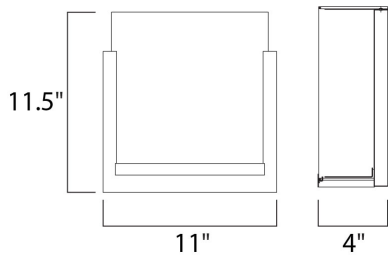

MEASUREMENTS

DIMENSION : 11" W x 11.5" H x 4" Ext
 HANGING WEIGHT : 4.01 lb

LAMPING

INPUT VOLTAGE : V
 BULB : 2 x 60W Incandescent E26 Medium , 120W Total
 BULB INCLUDED : (Not Included)
 DIMMABLE : Yes

FINISHES OPTION