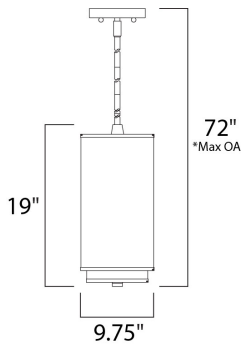

*max overall height

MEASUREMENTS

- DIMENSION : 9.75" L x 9.75" W x 19" H
- MAX OAH : 72" OAH
- HANGING WEIGHT : 8.72 lb

LAMPING

- INPUT VOLTAGE : V
- LUMENS : 1,760 Rated
- BULB : 1 x 26W Fluorescent GU24 , 26W Total
- BULB INCLUDED : (Included)
- DIMMABLE : No
- COLOR_TEMP : 2700K

FINISHES OPTION

-  Oil Rubbed Bronze
-  Satin Nickel

RATINGS

Dry Location
CA Title 24

ADDITIONAL

SLOPE: 120
INCANDESCENT WATTS: 160
RATED LIFE 10000 Hours
OPERATING TEMPERATURE:
-20°C (-4°F), 40°C (104°F)

Always consult a qualified electrician before installing any lighting product.