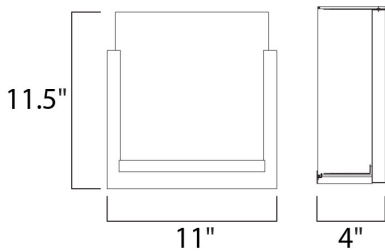

LAMPING

INPUT VOLTAGE : V
LUMENS : 1,800 Rated
BULB : 2 x 13W Fluorescent GU24 , 26W Total
BULB INCLUDED : (Included)
DIMMABLE : No
COLOR_TEMP : 2700K