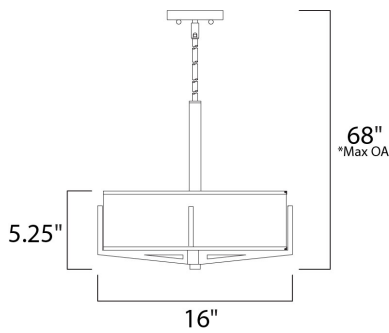

\*max overall height

**MEASUREMENTS**

- DIMENSION : 16" L x 16" W x 5.25" H
- MAX OAH : 68" OAH
- HANGING WEIGHT : 8.65 lb

**LAMPING**

- INPUT VOLTAGE : 120V
- BULB : 3 x 60W Incandescent E26 Medium , 180W Total
- BULB INCLUDED : (Not Included)
- DIMMABLE : Y