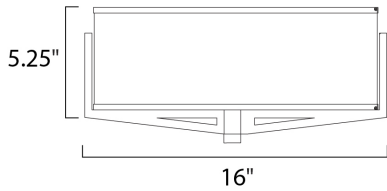

MEASUREMENTS

DIMENSION : 16" L x 16" W x 5.25" H
 HANGING WEIGHT : 6.57 lb

LAMPING

INPUT VOLTAGE : V
 LUMENS : 4,065 Rated
 BULB : 3 x 18W Fluorescent GU24 , 54W Total
 BULB INCLUDED : (Included)
 DIMMABLE : No
 COLOR_TEMP : 2700K