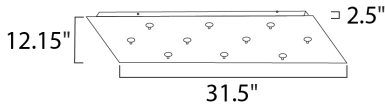

PRODUCT DESCRIPTION

RapidJack is a no wire, no hassle installation system, available with single, triple, or quadruple LED light sources.

MEASUREMENTS

DIMENSION : 12.5" L x 31.5" W x 2.5" H
 CANOPY : 31.5" W x 2.5" H x 12.5" L
 HANGING WEIGHT : 10.03 lb