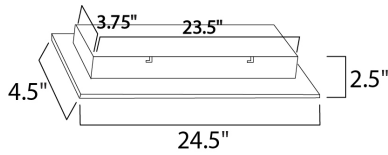

PRODUCT DESCRIPTION

RapidJack is a no wire, no hassle installation system, available with single, triple, or quadruple Xenon light sources.

MEASUREMENTS

DIMENSION : 24.3" L x 24.3" W x 2.5" H
 CANOPY : 4.5" W x 2.5" H x 24.25" L
 HANGING WEIGHT : 1.3 lb