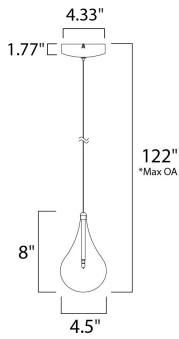

PRODUCT DESCRIPTION

A simple idea gracefully executed in the Larmes collection. Row upon row of Clear oversized teardrops, mounted onto an extended Polished Chrome lamp holder that supports xenon lamps, sets the stage. Individually adjustable drops for custom stagger effects allow for dramatic impact. An added benefit of each drop being aircraft cable-suspended, is the ability to adjust the overall height of the piece to fit the space. The final result is stark and stunning.

*max overall height

MEASUREMENTS

DIMENSION : 4.5" L x 4.5" W x 8" H
 MAX OAH : 122" OAH
 HANGING WEIGHT : 1.32 lb

LAMPING

INPUT VOLTAGE : V
 LUMENS : 320 Rated
 BULB : 1 x 1.5W LED 12V G4 , 2W Total
 BULB INCLUDED : (Included)
 DIMMABLE : ELV
 COLOR_TEMP : 3000K