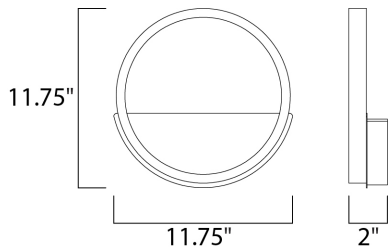

PRODUCT DESCRIPTION

Rings of various sizes finished in Black are supported from a column of soft Gold. This European classic is a soft contemporary design which works in today's home decor.