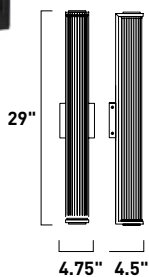

E30482-BK
Outdoor Wall