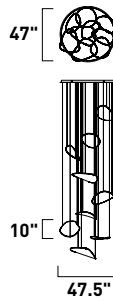

E24976-BCN, -PC
Pendant

A

E24975-BCN, -PC
Pendant

B

ITEM #	FINISH	LAMPING	DIMENSION	LUMENS			Additional Information
				CRI	INIT.	DEL.	
A	E24976 BCN, PC	82W PCB LED 3000K (Integrated)	26.75"L x 21"W x 55.75"H, 175.5"OAH	90+	6560	3280	LED DIM ↑
B	E24975 BCN, PC	90W PCB LED 3000K (Integrated)	47"L x 39.5"W x 10"H, 193"OAH	90+	7200	5760	LED DIM ↑

E24979-BCN, -PC
Pendant

A

E24974-BCN, -PC
Pendant

B

	ITEM #	FINISH	LAMPING	DIMENSION	LUMENS			Additional Information
					CRI	INIT.	DEL.	
A	E24979	BCN, PC	170W PCB LED 3000K (Integrated)	47.5"L x 47"W x 10"H, 191.75"OAH	90+	13600	10880	LED DIM UP
B	E24974	BCN, PC	57W PCB LED 3000K (Integrated)	30"L x 28.5"W x 19.5"H, 141.5"OAH	90+	4560	3650	LED DIM UP