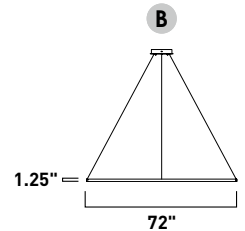

E52736-AL, -BK, -GLD
Pendant

	ITEM #	FINISH	LAMPING	DIMENSION	LUMENS			Additional Information
					CRI	INIT.	DEL.	
A	E52735	AL, BK, GLD	68W LED 2700-3000-3500-4000-5000K (Inte.)	60"L x 60"W x 1.25"H, 123.5"OAH	90+	6000	4500	
B	E52736	AL, BK, GLD	80W LED 2700-3000-3500-4000-5000K (Inte.)	72"L x 72"W x 1.25"H, 123.5"OAH	90+	7000	5000	

Finish Options: Aluminum (AL) Black (BK) Gold (GLD)