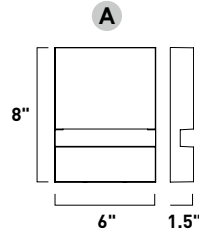

E41512-ABZ, -BK, -WT
Outdoor Wall