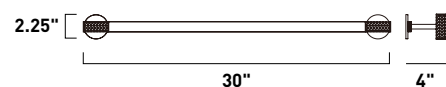

ITEM #	FINISH	LAMPING	DIMENSION	LUMENS			Additional Information
				CRI	INIT.	DEL.	
A	E21671 BK, GLD, SN	7W PCB LED 3000K (Inte.)	18"W x 2.25"H x 4"Ext.	90+	500	250	LED DIM ♿ DALI
B	E21672 BK, GLD, SN	10W PCB LED 3000K (Inte.)	24"W x 2.25"H x 4"Ext.	90+	600	300	LED DIM ♿ DALI
C	E21673 BK, GLD, SN	13W PCB LED 3000K (Inte.)	30"W x 2.25"H x 4"Ext.	90+	800	400	LED DIM ♿ DALI

Finish Options: Black (BK) Gold (GLD) Satin Nickel (SN)