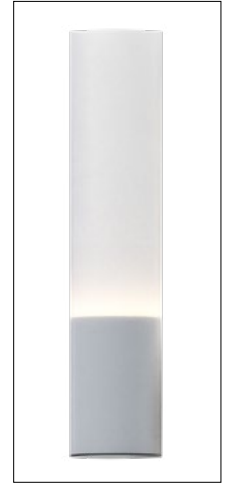

• Removable Cover Plate

ITEM #	FINISH	LAMPING	DIMENSION	HCO	LUMENS			Additional Information	
					CRI	INIT.	DEL.		
C	E21181	05GM, 54BK, 54SN, 118SN, 142GM	1 x 10W PCB LED 3000K (Inte.)	4.25"L x 4.25"W x 8.5"H, 130"OAH	90+	800	400	LED DIM ⓘ	
D	E21184	05GM, 54BK, 54SN, 118SN, 142GM	1 x 10W PCB LED 3000K (Inte.)	4.25"L x 4.25"W x 12.5"H, 130"OAH	90+	800	400	LED DIM ⓘ	
E	E21180	05GM, 54BK, 54SN, 118SN, 142GM	1 x 10W PCB LED 3000K (Inte.)	5"W x 15"H x 4"Ext.	12.5"	90+	800	400	LED DIM DAMP ♿

Finish Options: Amber glass (05) Frost glass (54) Clear glass (118) Graduating Smoke glass (142)
Black (BK) Gunmetal (GM) Satin Nickel (SN)