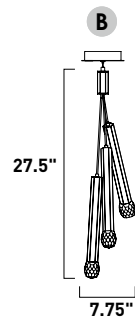

E23343-122BK, -122GLD
Pendant

ITEM #	FINISH	LAMPING	DIMENSION	HCO	CRI	LUMENS		Additional Information
						INIT.	DEL.	
A	E23342 | 122BK, 122GLD	2 x 3W PCB LED 3000K (Inte.)	5"W x 15.75"H x 3.5"Ext.	8"	90+	400	320	LED DIM OZMP ♿
B	E23343 | 122BK, 122GLD	3 x 9W PCB LED 3000K (Inte.)	7.75"L x 7.75"W x 27.5"H, 149"OAH		90+	500	350	LED DIM ♿

Finish Options: Clear crystal (122) Black (BK) Gold (GLD)