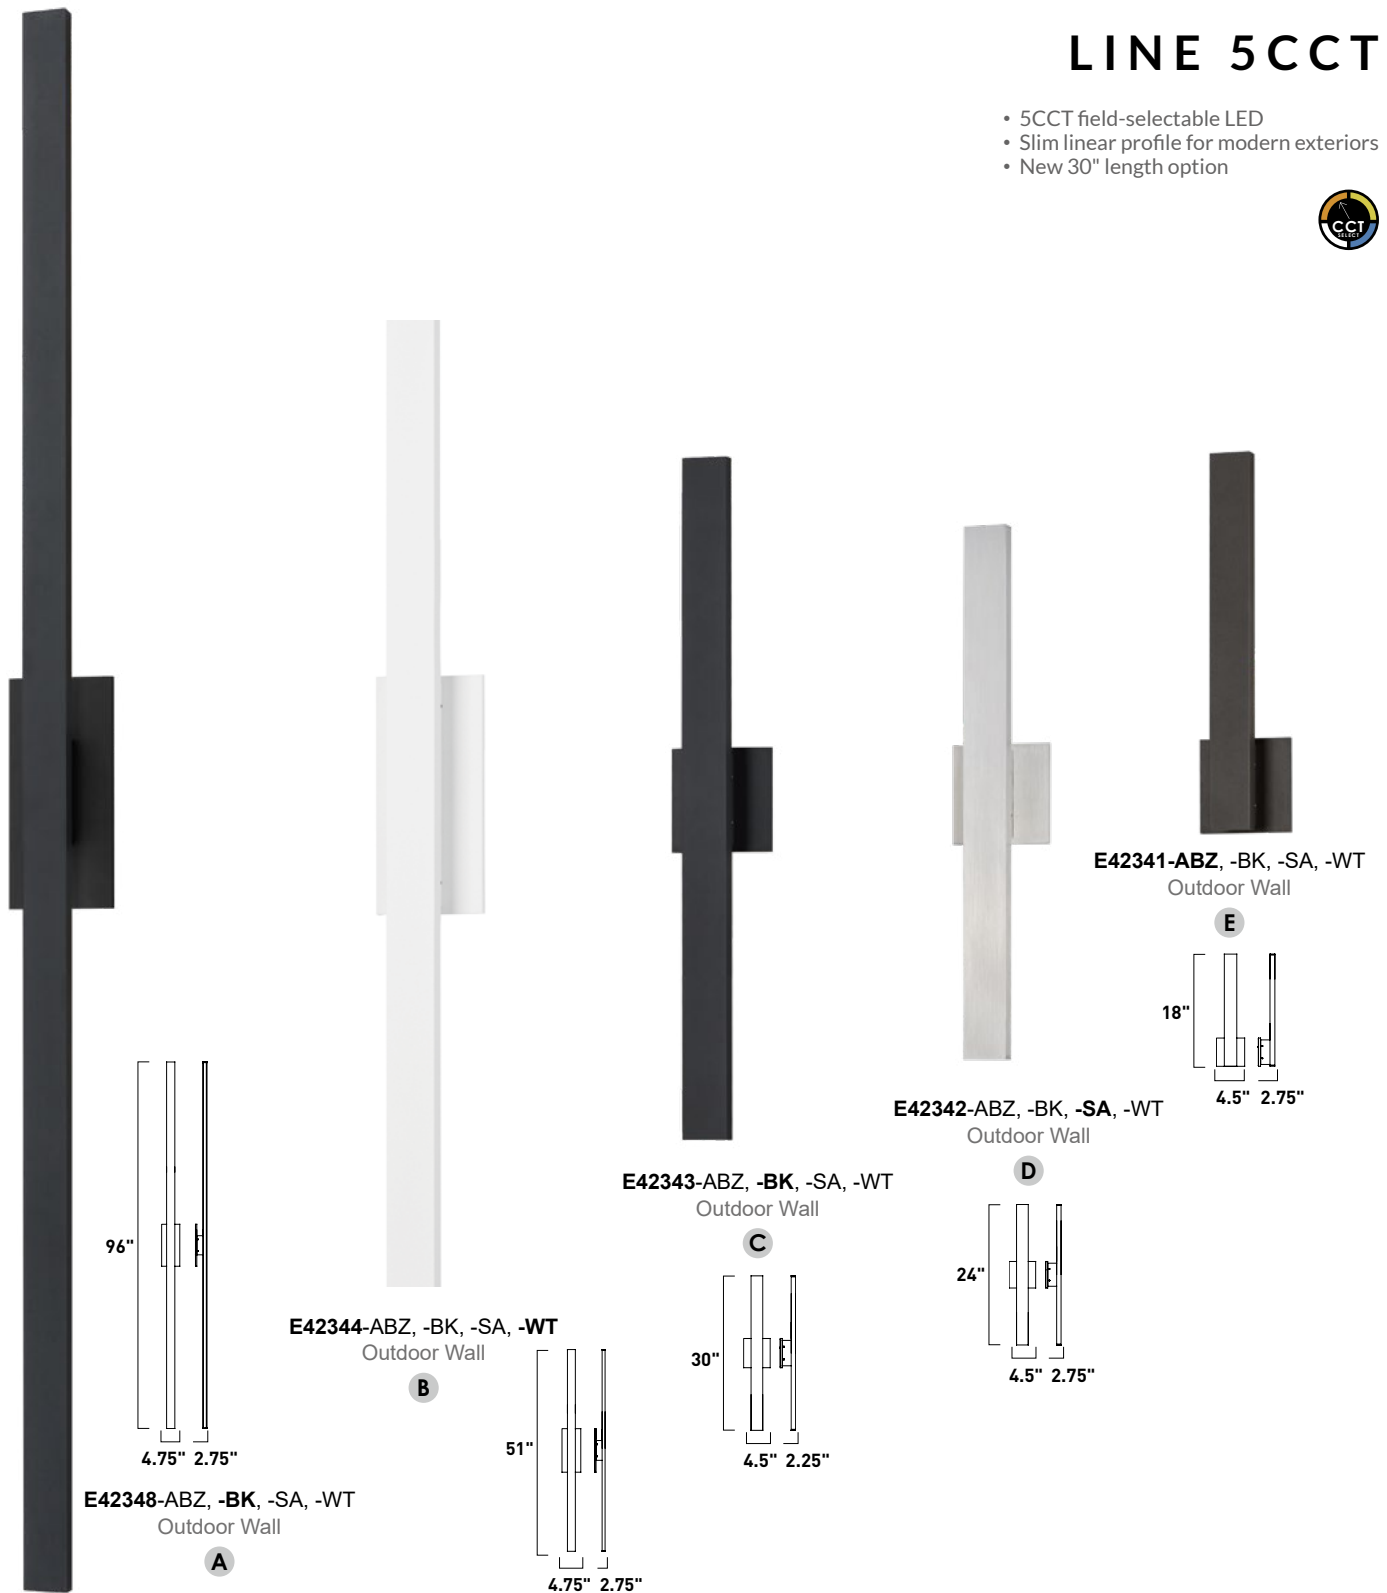

LINE 5CCT

- 5CCT field-selectable LED
- Slim linear profile for modern exteriors
- New 30" length option

ITEM #	FINISH	LAMPING	DIMENSION	HCO	CRI	LUMENS INIT.	DEL.	Additional Information
A	ABZ, BK, SA, WT	2 x 30W LED 2700-3000-3500-4000-5000K (Inte.)	4.75"W x 96"H x 2.75"Ext.	48"	90+	4200	3500	LED DIM WET IP20 CCT
B	ABZ, BK, SA, WT	2 x 15W LED 2700-3000-3500-4000-5000K (Inte.)	4.75"W x 51"H x 2.75"Ext.	25.5"	90+	2100	1750	LED DIM WET IP20 CCT
C	ABZ, BK, SA, WT	2 x 8W LED 2700-3000-3500-4000-5000K (Inte.)	4.5"W x 30"H x 2.25"Ext.	15"	90+	1500	1000	LED DIM WET IP20 CCT
D	ABZ, BK, SA, WT	2 x 13W LED 2700-3000-3500-4000-5000K (Inte.)	4.5"W x 24"H x 2.75"Ext.	12"	90+	1820	1250	LED DIM WET IP20 CCT
E	ABZ, BK, SA, WT	1 x 9W LED 2700-3000-3500-4000-5000K (Inte.)	4.5"W x 18"H x 2.75"Ext.	9"	90+	630	540	LED DIM WET IP20 CCT

Finish Options: Architectural Bronze (ABZ) Black (BK) Satin Aluminum (SA) White (WT)