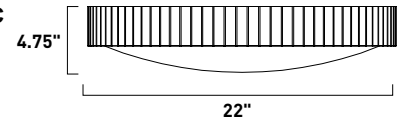

ITEM #	FINISH	LAMPING	DIMENSION	LUMENS CRI INIT. DEL.	Additional Information
C	E25050 | CHK, GY, TRC	15W PCB LED 3000K (Inte.)	10.5"L x 10.5"W x 3.25"H	90+ | 840 | 680	LED DIM DIMP
D	E25051 | CHK, GY, TRC	25W PCB LED 3000K (Inte.)	13.25"L x 13.25"W x 3.75"H	90+ | 1320 | 1120	LED DIM DIMP
E	E25058 | CHK, GY, TRC	30W PCB LED 3000K (Inte.)	18"L x 18"W x 4.5"H	90+ | 1700 | 1350	LED DIM DIMP
F	E25059 | CHK, GY, TRC	40W PCB LED 3000K (Inte.)	22"L x 22"W x 4.75"H	90+ | 2100 | 1880	LED DIM DIMP

Finish Options: Chalky White (CHK) Gray (GY) Terra Cotta (TRC)