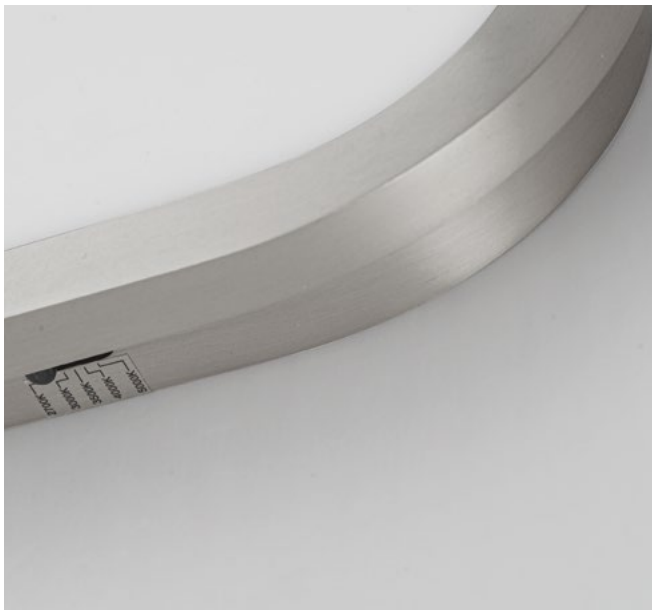

LATITUDES

Soft oval forms offer a modern and playful touch to this LED wall mounted sconce. The face of the fixture is a light guided White acrylic diffuser that even illuminates the edge-lit LED light source. The sleek shape is made even more attractive by the bright illumination provided by the fixture itself. Great for use in bathrooms or corridors, the fixture is ADA compliant and available in 4 lengths. A recessed housing behind the fixture not only mounts the fixture with an attractive extension that makes it appear to be floating off the wall, but it also features a 5-step color temperature select switch allowing you to discreetly adjust the LED lighting to 5 settings ranging from a warmer 2700K to 3000-3500-4000 and daylight white 5000K. These additional product features thereby give more latitude to the design applications without special requests.