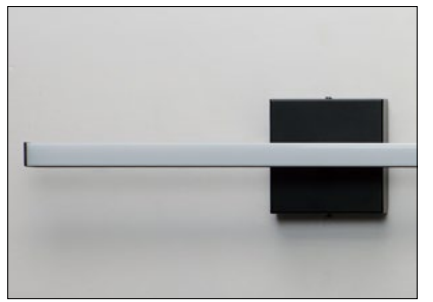

• Position Light to Desired Direction

B

C

	ITEM #	FINISH	LAMPING	DIMENSION	HCO	LUMENS			Additional Information
						CRI	INIT.	DEL.	
B	E21372	BK	15.6W PCB LED 3000K (Inte.)	24"W x 4.75"H x 4.25"Ext.	3.75"	90+	1100	750	LED DIM DAMP ROTATE
C	E21374	BK	19W PCB LED 3000K (Inte.)	30"W x 4.75"H x 4.25"Ext.	2.5"	90+	1330	950	LED DIM DAMP ROTATE

Finish: Black (BK)