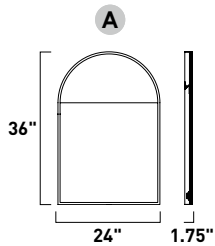

Finish Options: Black (BK) Gold (GLD) Satin Nickel (SN)

ELISSE

LED MIRRORS

- Elegant geometric LED forms
- Ideal for foyers, dining, or lounge spaces
- New 24" x 36" size option
- New rectilinear form

E42073-BK, -GLD, -SN
LED Mirror