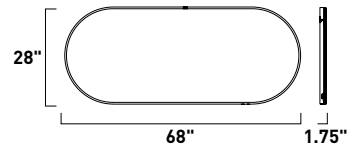

ITEM #	FINISH	LAMPING	DIMENSION	LUMENS			Additional Information
					CRI	INIT.	DEL.	
C	E42075	BK, GLD, SN	52W PCB LED 3000K (Inte.)	24"W x 36"H x 1.75"Ext.	90+	5200	1700	LED, DIM, DIMP, ♿, 📶, 🔄
D	E42072	BK, GLD, SN	66W PCB LED 3000K (Inte.)	68"W x 28"H x 1.75"Ext.	90+	5400	1100	LED, DIM, DIMP, ♿, 📶, 🔄

Finish Options: Black (BK) Gold (GLD) Satin Nickel (SN)