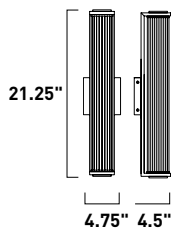

- Clear ribbed glass outer shade
- Matte White omnidirectional LED light tube
- Wet rated for outdoor use
- Matte Black finish

E30484-BK
Outdoor Wall

A

E30482-BK
Outdoor Wall

B

E30481-BK
Outdoor Wall

C

ITEM #	FINISH	LAMPING	DIMENSION	HCO	CRI	LUMENS		Additional Information	
						INIT.	DEL.		
A	E30484	BK	3 x 12W PCB LED 3000K (Inte.)	4.75"W x 29"H x 4.5"Ext.	14.75"	90+	2880	1400	LED DIM WET
B	E30482	BK	3 x 10W PCB LED 3000K (Inte.)	4.75"W x 21.25"H x 4.5"Ext.	10.75"	90+	2400	1100	LED DIM WET
C	E30481	BK	3 x 8W PCB LED 3000K (Inte.)	4.75"W x 13.25"H x 4.5"Ext.	7"	90+	1920	900	LED DIM WET