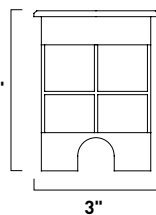

C 3.75"

E42413-AL
In-Ground Light

B