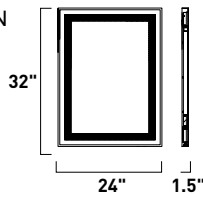

FRAMED LED MIRRORS

A

B

C

D

ITEM #	FINISH	LAMPING	DIMENSION	LUMENS			Additional Information
				CRI	INIT.	DEL.	
A	E42091 BK, GLD, SN	37W PCB LED 3000-4000-5000K (Inte.)	24"W x 32"H x 1.5"Ext.	90+	3700	950	LED DIM DAMP 120V CCT
B	E42092 BK, GLD, SN	42W PCB LED 3000-4000-5000K (Inte.)	24"W x 36"H x 1.5"Ext.	90+	4200	1050	LED DIM DAMP 120V CCT
C	E42093 BK, GLD, SN	47W PCB LED 3000-4000-5000K (Inte.)	30"W x 36"H x 1.5"Ext.	90+	4700	1200	LED DIM DAMP 120V CCT
D	E42094 BK, GLD, SN	63W PCB LED 3000-4000-5000K (Inte.)	48"W x 36"H x 1.5"Ext.	90+	6300	1600	LED DIM DAMP 120V CCT

Finish Options: Black (BK) Gold (GLD) Satin Nickel (SN)