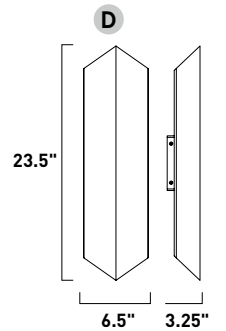

E41564-ABZ, -BK
Outdoor Wall