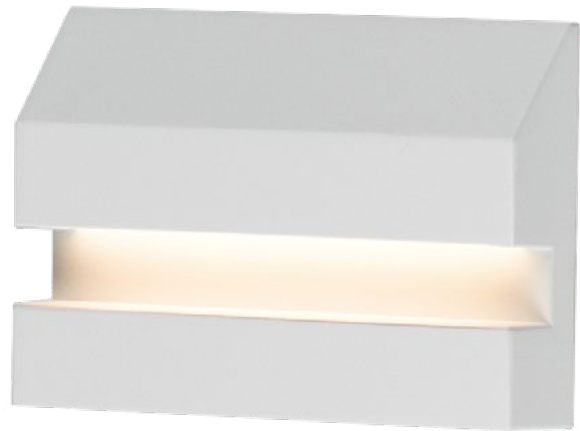

E41510-ABZ, -BK, -WT
Step Light

	ITEM #	FINISH	LAMPING	DIMENSION	HCO	CRI	LUMENS		Additional Information
							INIT.	DEL.	
A	E41512	ABZ, BK, WT	1 x 10W LED 3000K (Inte.)	6"W x 8"H x 1.5"Ext.	4"	90+	1000	140	
B	E41510	ABZ, BK, WT	1 x 3W LED 2700-3000-4000K (Inte.)	5"W x 3.25"H		90+	300	70	

Finish Options: Architectural Bronze (ABZ) Black (BK) White (WT)