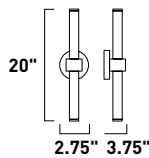

E34764-BK
Outdoor Wall