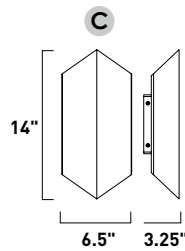

E41562-ABZ, -BK
Outdoor Wall