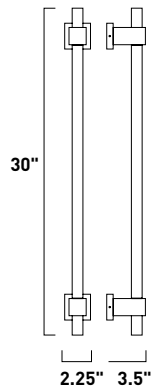

E21683-BK, -GLD, -PC, -SN
Wall Mount

B