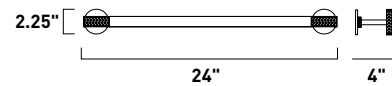

E21673-BK, -GLD, -SN
Picture Light

C