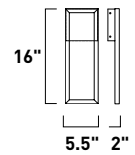

E30322-112BK
Outdoor Wall

	ITEM #	FINISH	LAMPING	DIMENSION	HCO	CRI	LUMENS INIT.	DEL.	Additional Information
A	E30324	112BK	27.5W LED 2700-3000-3500-4000-5000K (Inte.)	5.5"W x 24"H x 2"Ext.	2.5"	90+	2500	2000	LED DIM WET ♿ CCT
B	E30322	112BK	19.5W LED 2700-3000-3500-4000-5000K (Inte.)	5.5"W x 16"H x 2"Ext.	2.5"	90+	1800	1500	LED DIM WET ♿ CCT

Finish: Clear/White Spiral glass (112) Black (BK)