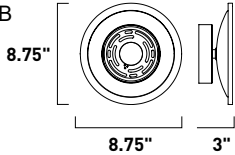

E14353-LVGM, -RLGM, -TVANB
Outdoor Wall

C