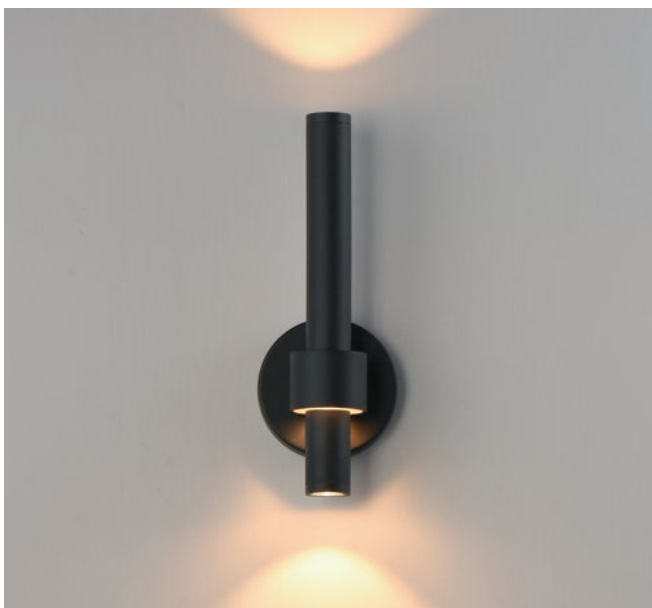

REVEAL OUTDOOR SLIM

Inspired by the best-selling indoor series, Reveal Outdoor brings a familiar sculptural language to exterior spaces. Matte Black tubular forms cast light from the bottom while a concealed reveal behind the central band releases a soft ambient glow across the wall. The layered illumination creates depth, drama, and a beautifully architectural effect. Made from non-corrosive materials for long-term outdoor performance, the collection transitions seamlessly between interior and exterior applications. ADA-compliant proportions make Reveal Outdoor a refined choice for entries, corridors, patios, and architectural facades.