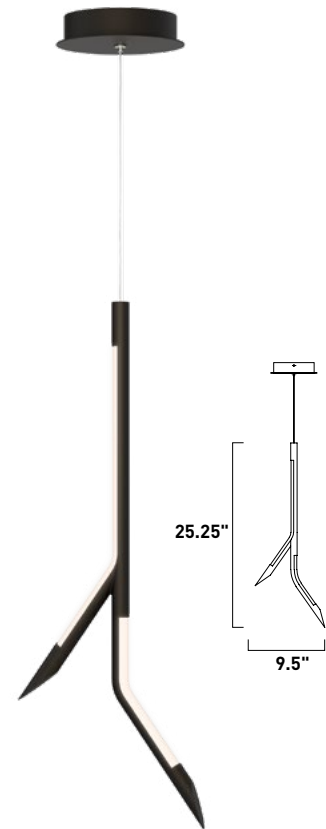

SCION

- Minimalist branching forms inspired by thorny silhouettes
- Seamless Integrated LED within structural tubes with precise, angle-cut terminations
- Available in Matte Black or plated Gold finishes
- Available in multiple pendant scales and a sleek wall sconce
- Sculptural statement design with bold, modern presence

E25412-BK, -WBR
Pendant

B

A

ITEM #	FINISH	LAMPING	DIMENSION	LUMENS			Additional Information
				CRI	INIT.	DEL.	
A	E25415 BK, WBR	12 x 5W PCB LED 3000K (Inte.)	54"L x 54"W x 27.5"H, 149"OAH	90+	2500	2000	LED DIM I
B	E25412 BK, WBR	2 x 5W PCB LED 3000K (Inte.)	9.5"L x 0.75"W x 25.25"H, 146.75"OAH	90+	600	400	LED DIM I

Finish Options: Black (BK) Weathered Brass (WBR)