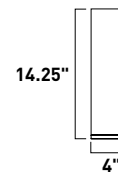

HIGHBALL

- Gradient smoke or amber cylindrical glass shades
- Mirrored metal housing for dramatic reflection
- Modern, minimalist silhouette for dining or bar areas
- New frame and glass finishes and mini pendant size

B

A

ITEM #	FINISH	LAMPING	DIMENSION	LUMENS			Additional Information	
				CRI	INIT.	DEL.		
A	E21189	05GM, 142GM	9 x 8W PCB LED 3000K (Inte.)	22.75"L x 22.75"W x 12.5"H, 130"OAH	90+	5680	3240	LED DIM ↑
B	E21182	05GM, 54BK, 142GM	1 x 10W PCB LED 3000K (Inte.)	4"L x 4"W x 14.25"H	90+	800	400	LED DIM

Finish Options: Amber glass (05) Frost glass (54) Graduating Smoke glass (142) Black (BK) Gunmetal (GM)