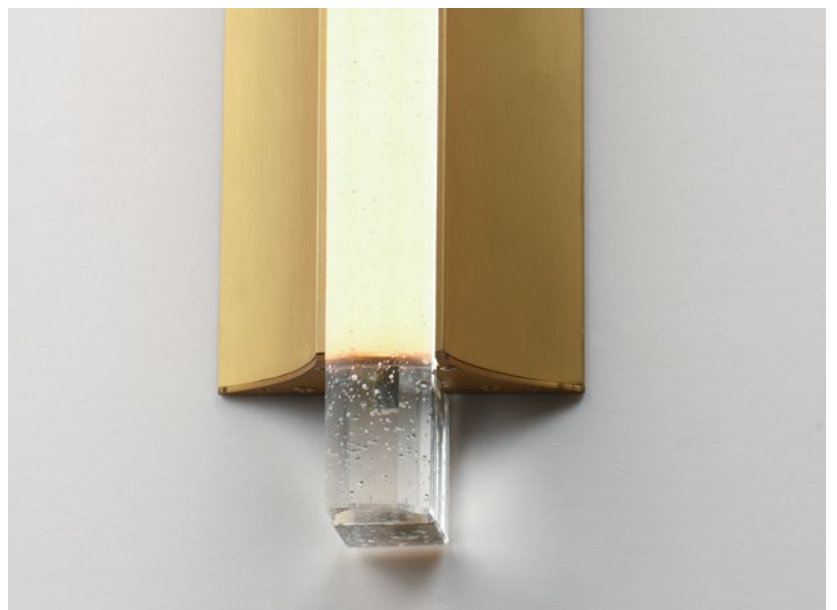

Finish Options: Black (BK) Gold (GLD) Polished Chrome (PC) Satin Nickel (SN)

RUBELLE

A sculptural take on classic form, Rubelle pairs gentle curvature with purposeful design. Its bulbous oval shade is suspended by an arched backplate and adjustable arm, allowing the light to be positioned closer to its subject. The name merges "Rubin" and "Belle"—a nod to graceful proportions and timeless beauty. Whether mounted as a portrait light, vanity fixture, or bookshelf accent, Rubelle offers quiet drama and tailored sophistication.

- Softly contoured oval silhouette with sculptural presence
- Telescopic arm allows extension to be set anywhere between 8.5"-11.25"
- Gimbal at light source allows upward or downward positioning
- Perfect for vanity lighting, portrait illumination, or integrated into bookshelves
- Dual-mounting backplate with optional 5" square cover plate provided
- Integrated LED light source, 3000K Color Temperature
- 120-277V Input
- 3-in-1 dimming: Triac, ELV, and 0-10V
- Available in Natural Aged Brass and Black

Finish Options: Black (BK) Gold (GLD)

HYPERION

Hyperion balances elegance and simplicity in a refined architectural form. Two sloped metal ends frame a faceted K9 crystal bar filled with delicate air bubbles, creating a luminous jewel-like effect when lit. Available in plated Burnished Gold or outdoor-rated Matte Black, the collection transitions easily from residential to commercial settings. ADA-compliant sconces offer a slim profile ideal for corridors and public areas, bringing a sophisticated glow with a sense of luxury.