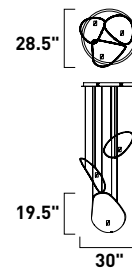

E24976-BCN, -PC
Pendant

A

E24975-BCN, -PC
Pendant

B

ITEM #	FINISH	LAMPING	DIMENSION	LUMENS			Additional Information
				CRI	INIT.	DEL.	
A	E24976 BCN, PC	82W PCB LED 3000K (Integrated)	26.75"L x 21"W x 55.75"H, 175.5"OAH	90+	6560	3280	LED DIM ↑
B	E24975 BCN, PC	90W PCB LED 3000K (Integrated)	47"L x 39.5"W x 10"H, 193"OAH	90+	7200	5760	LED DIM ↑

E24979-BCN, -PC
Pendant

A

E24974-BCN, -PC
Pendant

B

	ITEM #	FINISH	LAMPING	DIMENSION	LUMENS			Additional Information
					CRI	INIT.	DEL.	
A	E24979	BCN, PC	170W PCB LED 3000K (Integrated)	47.5"L x 47"W x 10"H, 191.75"OAH	90+	13600	10880	LED DIM UP
B	E24974	BCN, PC	57W PCB LED 3000K (Integrated)	30"L x 28.5"W x 19.5"H, 141.5"OAH	90+	4560	3650	LED DIM UP