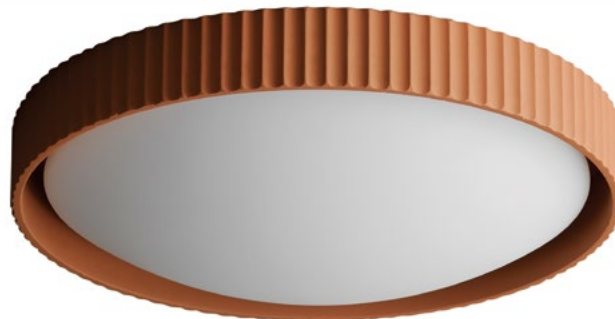

E25059-CHK, -GY, -TRC
Flush Mount

F

ITEM #	FINISH	LAMPING	DIMENSION	LUMENS CRI INIT. DEL.	Additional Information
C	E25050 | CHK, GY, TRC	15W PCB LED 3000K (Inte.)	10.5"L x 10.5"W x 3.25"H	90+ | 840 | 680	LED DIM DIMP
D	E25051 | CHK, GY, TRC	25W PCB LED 3000K (Inte.)	13.25"L x 13.25"W x 3.75"H	90+ | 1320 | 1120	LED DIM DIMP
E	E25058 | CHK, GY, TRC	30W PCB LED 3000K (Inte.)	18"L x 18"W x 4.5"H	90+ | 1700 | 1350	LED DIM DIMP
F	E25059 | CHK, GY, TRC	40W PCB LED 3000K (Inte.)	22"L x 22"W x 4.75"H	90+ | 2100 | 1880	LED DIM DIMP

Finish Options: Chalky White (CHK) Gray (GY) Terra Cotta (TRC)