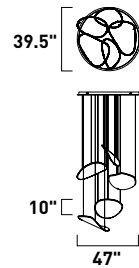

E24976-BCN, -PC
Pendant

A

E24975-BCN, -PC
Pendant

B

ITEM #	FINISH	LAMPING	DIMENSION	LUMENS			Additional Information
				CRI	INIT.	DEL.	
A	E24976 BCN, PC	82W PCB LED 3000K (Integrated)	26.75"L x 21"W x 55.75"H, 175.5"OAH	90+	6560	3280	LED DIM ↑
B	E24975 BCN, PC	90W PCB LED 3000K (Integrated)	47"L x 39.5"W x 10"H, 193"OAH	90+	7200	5760	LED DIM ↑