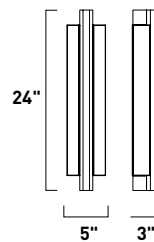

E30201-122GLD
Wall Mount

C