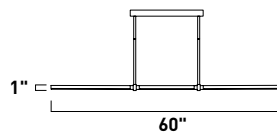

E21359-BK, -GLD
Pendant

A