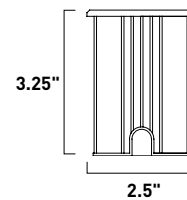

ITEM #	FINISH	LAMPING	DIMENSION	CRI	LUMENS		Additional Information
						INIT.	DEL.	
A	E42411	AL	1W COB LED 3000K (Inte.)	2"W x 3.25"H	90+	100	80	LED, Wet, 12V
B	E42413	AL	5W COB LED 3000K (Inte.)	2.5"W x 3.25"H	90+	500	330	LED, Wet, 12V
C	E42415	AL	7W COB LED 3000K (Inte.)	3"W x 3.75"H	90+	700	510	LED, Wet, 12V

Finish: Aluminum (AL)