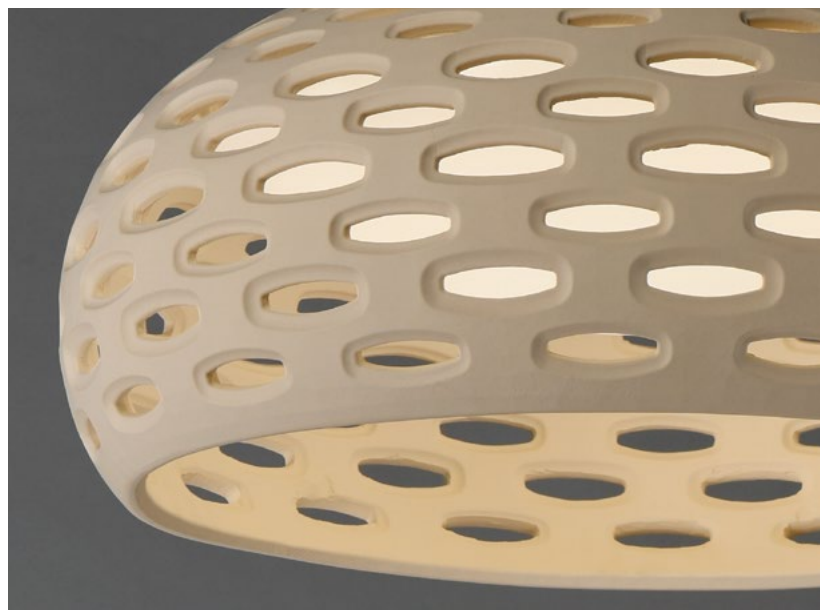

Finish Options: Grey (GY) Natural/Antique Bronze (NAANB)

CAMBRIA

Cambria shapes plaster into an organic study of light and shadow. Its softly rounded forms are pierced with oval openings, allowing illumination to filter through the shade with a warm, sculptural glow. Offered in Oyster with a coordinating white cord, the plaster surface may also be painted to complement the surrounding interior. Available in three pendant sizes and three flush mount sizes, Cambria brings quiet texture, architectural softness, and modern artistry to indoor spaces. Selectable 5CCT technology allows the light temperature to adjust from warm to crisp white.