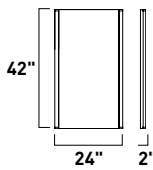

E42322-PC
LED Mirror

B