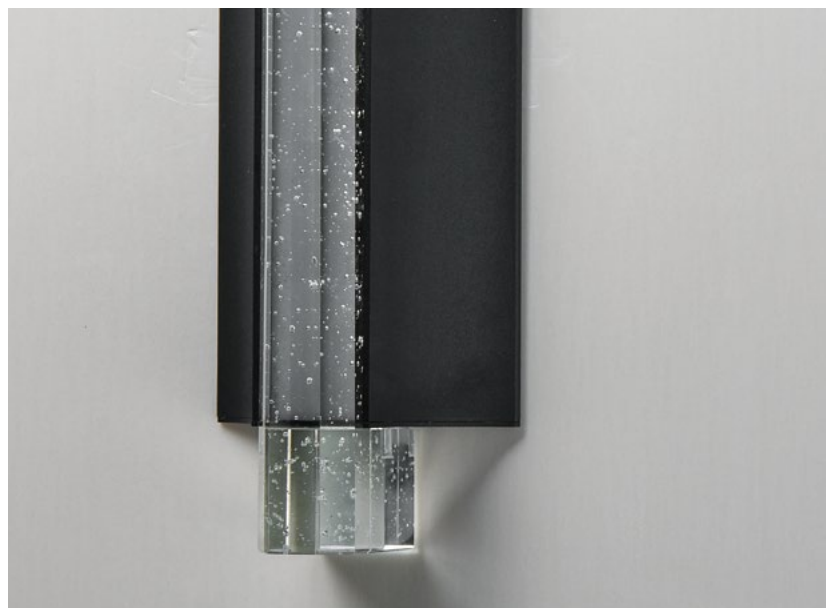

REVEAL OUTDOOR SLIM

- Tubular Matte Black outdoor sconce design
- Downlight with soft illuminated reveal detail
- Non-corrosive construction for outdoor longevity
- ADA-compliant sizes for versatile applications
- Suitable for both indoor and outdoor spaces

Finish: Black (BK)

HYPERION OUTDOOR

Hyperion balances elegance and simplicity in a refined architectural form. Two sloped metal ends frame a faceted K9 crystal bar filled with delicate air bubbles, creating a luminous jewel-like effect when lit. Available in plated Burnished Gold or outdoor-rated Matte Black, the collection transitions easily from residential to commercial settings. ADA-compliant sconces offer a slim profile ideal for corridors and public areas, bringing a sophisticated glow with a sense of luxury.