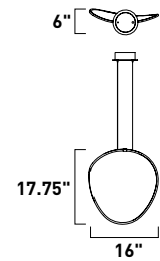

E24971-BCN, -PC
Pendant

D