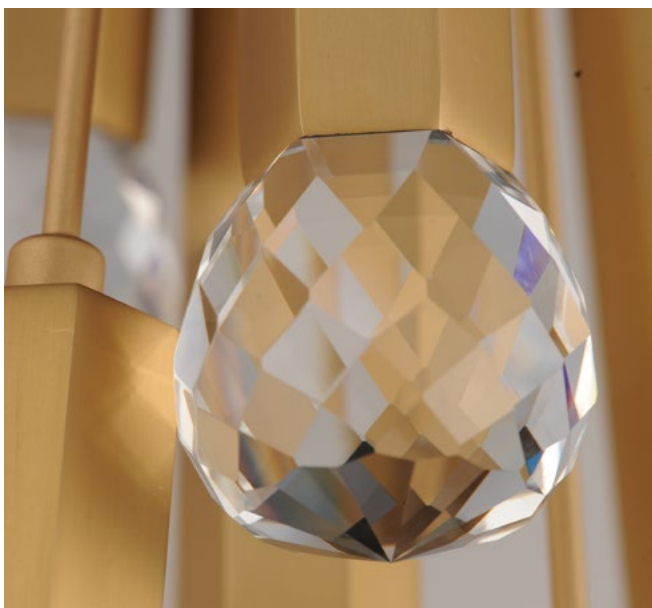

Finish Options: Aluminum (AL) Black (BK) Gold (GLD)

ALLUMETTE

Allumette transforms the silhouette of a matchstick into a glowing modern sculpture. Hexagonal metal rods in Gold or Black hold faceted crystal fonts that diffuse recessed LED light like cut gems. This collection merges geometric precision with refined materials, delivering understated luxury to contemporary interiors.