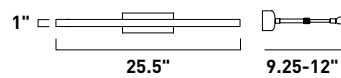

B

REMOVABLE BACKPLATE