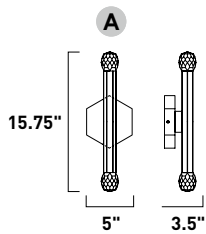

ALLUMETTE

- Inspired by matchsticks with luxe finishes
- Crystal fonts glow with recessed LEDs
- Sleek rods in Gold or Black
- Modern linear design with elegance

ITEM #	FINISH	LAMPING	DIMENSION	HCO	CRI	LUMENS		Additional Information
						INIT.	DEL.	
A	E23342 | 122BK, 122GLD	2 x 3W PCB LED 3000K (Inte.)	5"W x 15.75"H x 3.5"Ext.	8"	90+	400	320	LED DIM OZMP ♿
B	E23343 | 122BK, 122GLD	3 x 9W PCB LED 3000K (Inte.)	7.75"L x 7.75"W x 27.5"H, 149"OAH		90+	500	350	LED DIM ♿

Finish Options: Clear crystal (122) Black (BK) Gold (GLD)