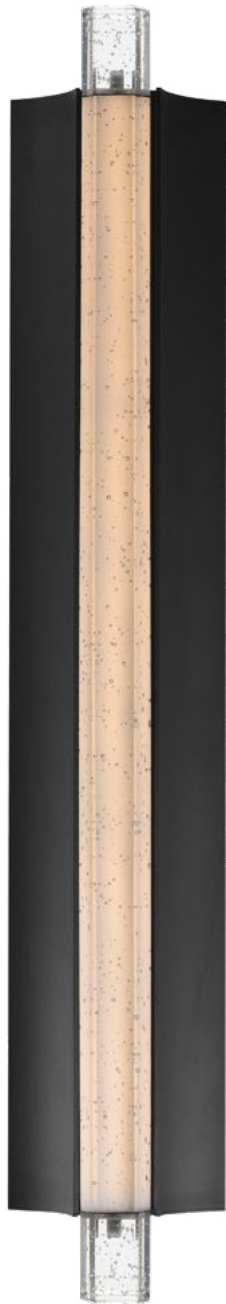

HYPERION OUTDOOR

- Faceted K9 crystal bar with bubble detail
- Sloped metal ends for a tailored profile
- Burnished Gold or outdoor Matte Black finishes
- ADA-compliant sconces suited to commercial corridors

E30213-122BK
Outdoor Wall

A