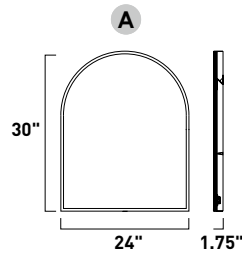

ELISSE LED MIRRORS

- Elegant geometric LED forms
- Ideal for foyers, dining, or lounge spaces
- New 24" x 36" size option
- New rectilinear form

SWITCH

E42070-BK, -GLD, -SN
LED Mirror

E42071-BK, -GLD, -SN
LED Mirror