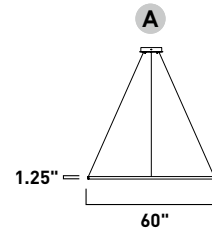

E52735-AL, -BK, -GLD
Pendant