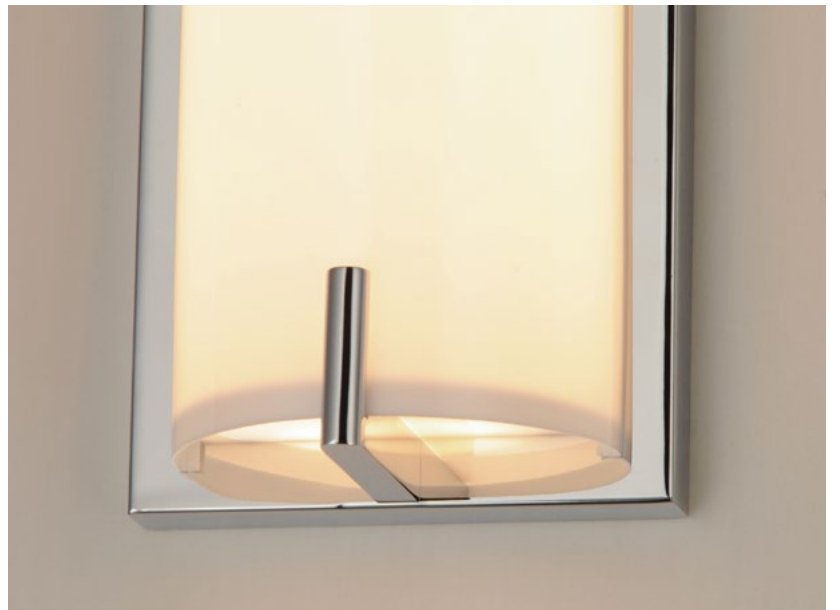

ALTO

Alto brings clean utility and refined detail to bath lighting with a full-length backplate and softly diffused Matte White acrylic lens. The streamlined form delivers even LED illumination while offering a polished solution for both residential and commercial spaces. Its extended backplate adds visual presence and simplifies remodel installations where broader coverage is helpful. Available in Satin Nickel, Polished Chrome, and Black, Alto coordinates easily with common bath hardware. A 5CCT selectable switch allows the color temperature to adjust from warm 2700K to crisp 5000K for flexible project needs.