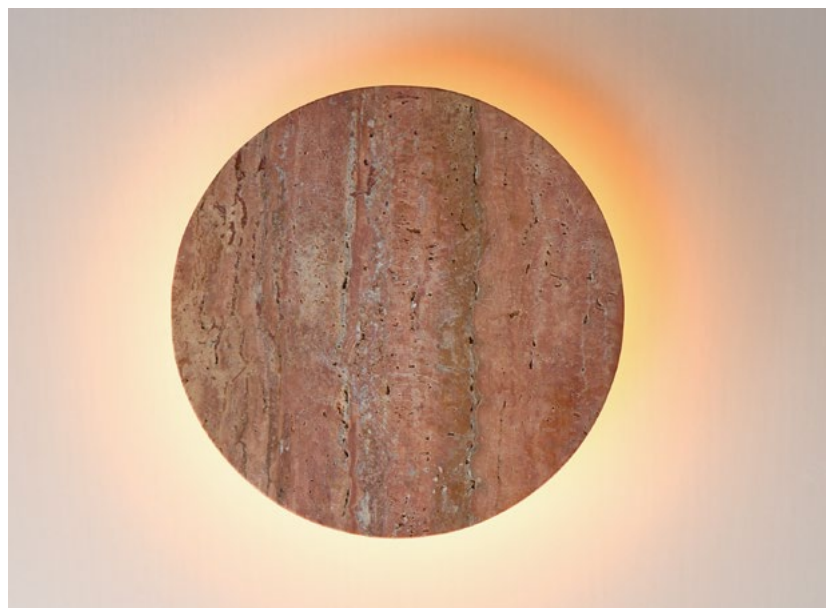

DISCUS

Discus brings the elemental beauty of natural stone to a clean, sculptural wall form. Circular slabs of travertine are softly backlit, allowing texture, pitting, and organic variation to become part of the illumination. White Travertine pairs with an Antique Bronze finish for a warmer expression, while Rosso Laterite and Black Basalt are set against a durable Gunmetal outdoor powder coat. Wet rated for indoor or outdoor use, ADA compliant, and offered in three sizes, Discus creates a quiet halo of light with architectural simplicity.