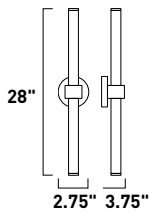

E34766-BK
Outdoor Wall

B