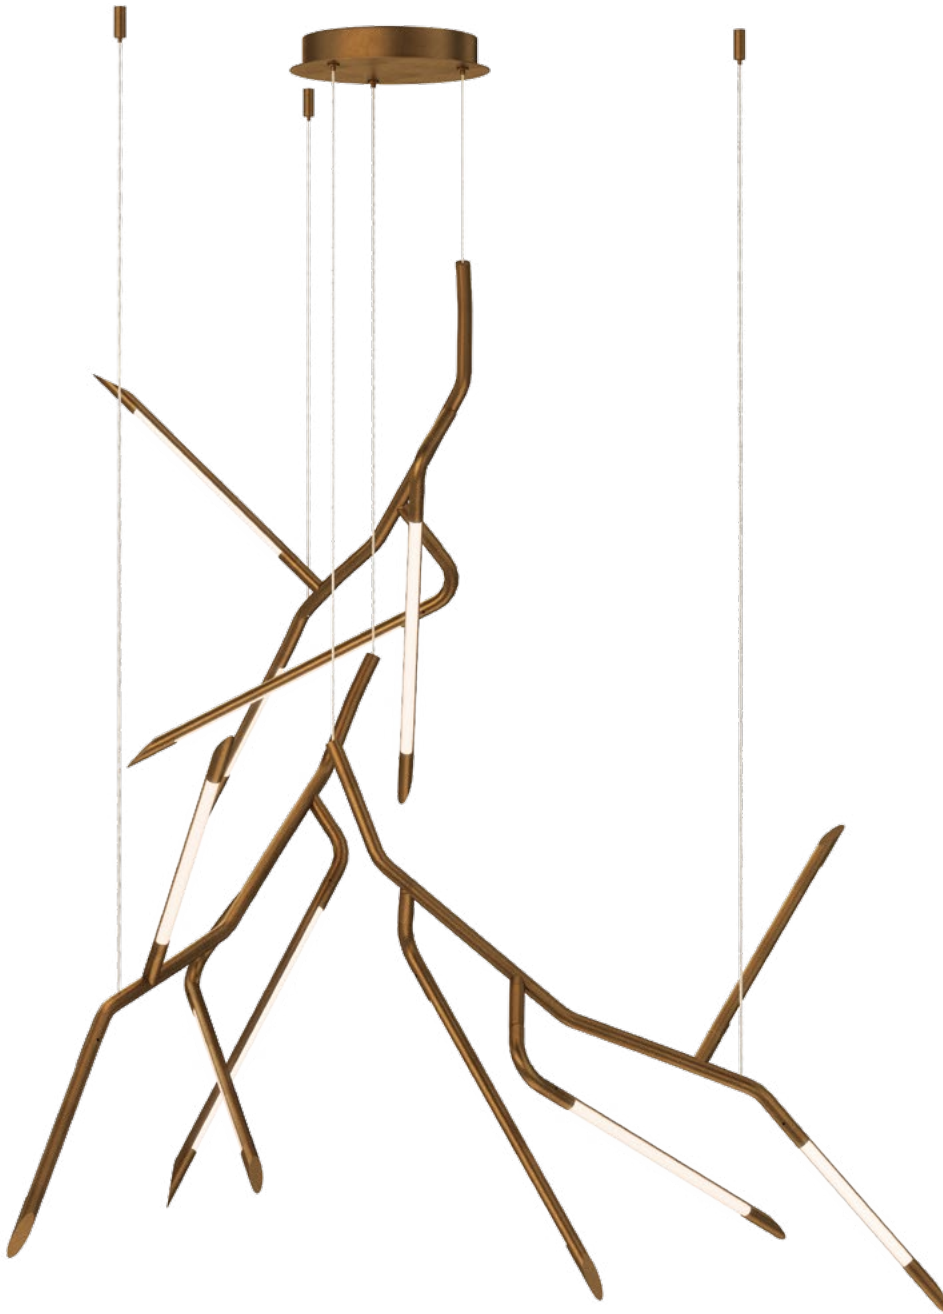

SCION

- Minimalist branching forms inspired by thorny silhouettes
- Seamless Integrated LED within structural tubes with precise, angle-cut terminations
- Available in Matte Black or plated Gold finishes
- Available in multiple pendant scales and a sleek wall sconce
- Sculptural statement design with bold, modern presence

E25412-BK, -WBR
Pendant

B

A

ITEM #	FINISH	LAMPING	DIMENSION	LUMENS			Additional Information
				CRI	INIT.	DEL.	
A	E25415 BK, WBR	12 x 5W PCB LED 3000K (Inte.)	54"L x 54"W x 27.5"H, 149"OAH	90+	2500	2000	LED DIM I
B	E25412 BK, WBR	2 x 5W PCB LED 3000K (Inte.)	9.5"L x 0.75"W x 25.25"H, 146.75"OAH	90+	600	400	LED DIM I

Finish Options: Black (BK) Weathered Brass (WBR)