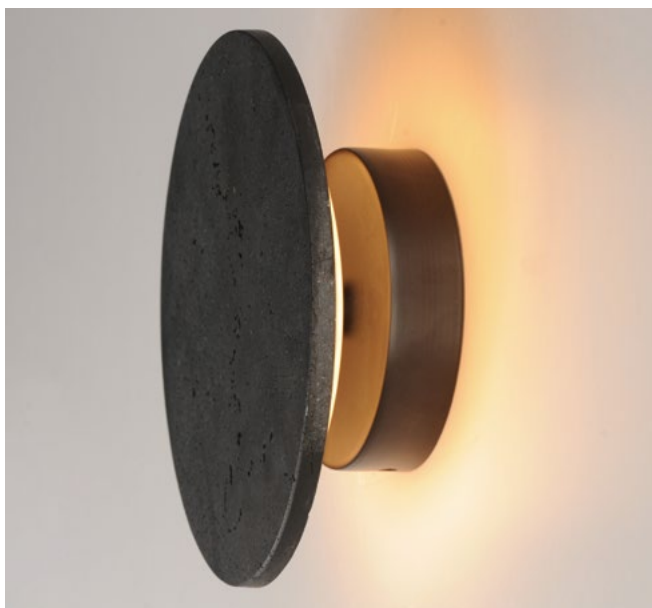

DISCUS

Discus brings the elemental beauty of natural stone to a clean, sculptural wall form. Circular slabs of travertine are softly backlit, allowing texture, pitting, and organic variation to become part of the illumination. White Travertine pairs with an Antique Bronze finish for a warmer expression, while Rosso Laterite and Black Basalt are set against a durable Gunmetal outdoor powder coat. Wet rated for indoor or outdoor use, ADA compliant, and offered in three sizes, Discus creates a quiet halo of light with architectural simplicity.