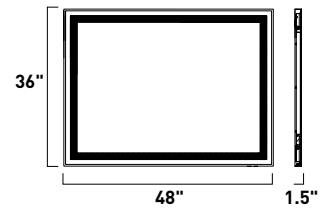

ITEM #	FINISH	LAMPING	DIMENSION	LUMENS			Additional Information
				CRI	INIT.	DEL.	
A	E42091 BK, GLD, SN	37W PCB LED 3000-4000-5000K (Inte.)	24"W x 32"H x 1.5"Ext.	90+	3700	950	LED DIM DAMP 120V CCT
B	E42092 BK, GLD, SN	42W PCB LED 3000-4000-5000K (Inte.)	24"W x 36"H x 1.5"Ext.	90+	4200	1050	LED DIM DAMP 120V CCT
C	E42093 BK, GLD, SN	47W PCB LED 3000-4000-5000K (Inte.)	30"W x 36"H x 1.5"Ext.	90+	4700	1200	LED DIM DAMP 120V CCT
D	E42094 BK, GLD, SN	63W PCB LED 3000-4000-5000K (Inte.)	48"W x 36"H x 1.5"Ext.	90+	6300	1600	LED DIM DAMP 120V CCT

Finish Options: Black (BK) Gold (GLD) Satin Nickel (SN)