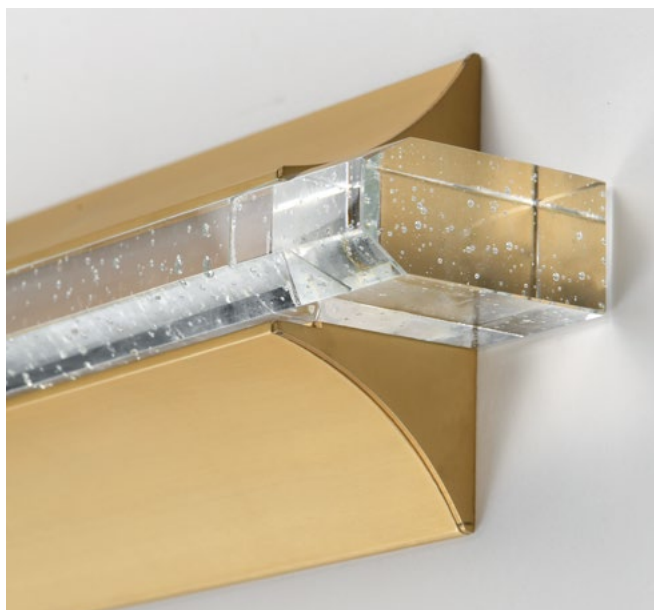

HYPERION

Hyperion balances elegance and simplicity in a refined architectural form. Two sloped metal ends frame a faceted K9 crystal bar filled with delicate air bubbles, creating a luminous jewel-like effect when lit. Available in plated Burnished Gold or outdoor-rated Matte Black, the collection transitions easily from residential to commercial settings. ADA-compliant sconces offer a slim profile ideal for corridors and public areas, bringing a sophisticated glow with a sense of luxury.