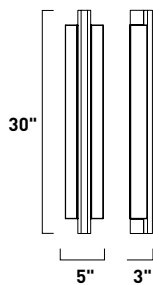

E30202-122GLD
Wall Mount

B