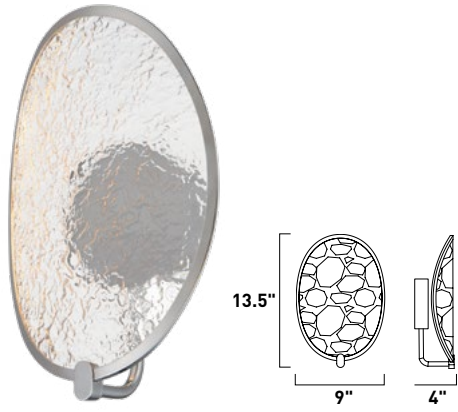

E24970-BCN, -PC
Wall Mount

C