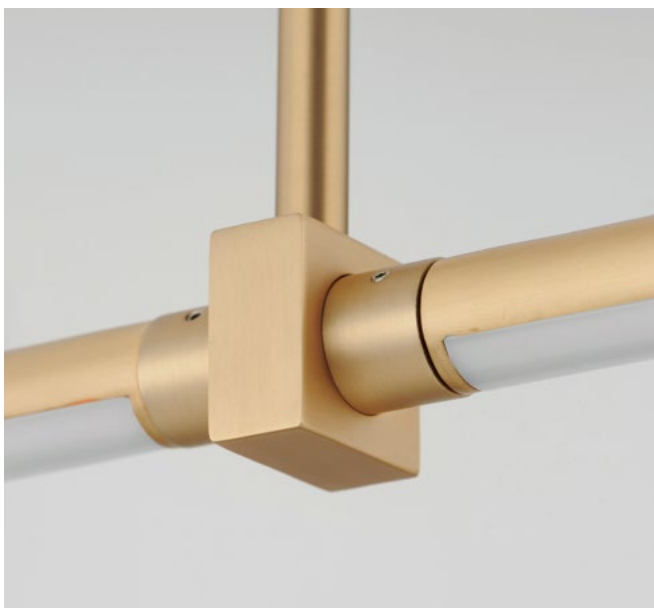

Finish: Black (BK)

DORIAN

A bold and timeless collection, Dorian features a square block support with two cylinder LED tubes that extend horizontally. The tubes rotate individually to position light making it perfect for highlighting artwork and collectibles in stairwells or walls. The collection features elongated linear and vertical pendants, picture lights and damp rated sconces. The wall-mounted sconces have streamlined back plates that are either square or round that can mount to a single gang junction box or common 3-0 or 4-0 boxes with cover plate included. Two options for extension including one that extends less than four inches for ADA compliance. Available in Matte Black, Polished Chrome, and plated Gold, this collection is a subtle, handsome design with timeless appeal.