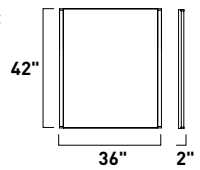

E42324-PC
LED Mirror

D