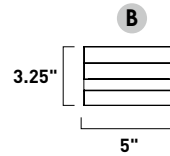

- Recessed LED strip creates a soft linear glow
- Coordinating wall sconce and step light options
- Matte Black or Matte White finish for modern exteriors
- Clean rectangular profile with architectural appeal
- Ideal for entries, pathways, stairs, and outdoor walls

	ITEM #	FINISH	LAMPING	DIMENSION	HCO	CRI	LUMENS		Additional Information
							INIT.	DEL.	
A	E41512	ABZ, BK, WT	1 x 10W LED 3000K (Inte.)	6"W x 8"H x 1.5"Ext.	4"	90+	1000	140	
B	E41510	ABZ, BK, WT	1 x 3W LED 2700-3000-4000K (Inte.)	5"W x 3.25"H		90+	300	70	

Finish Options: Architectural Bronze (ABZ) Black (BK) White (WT)