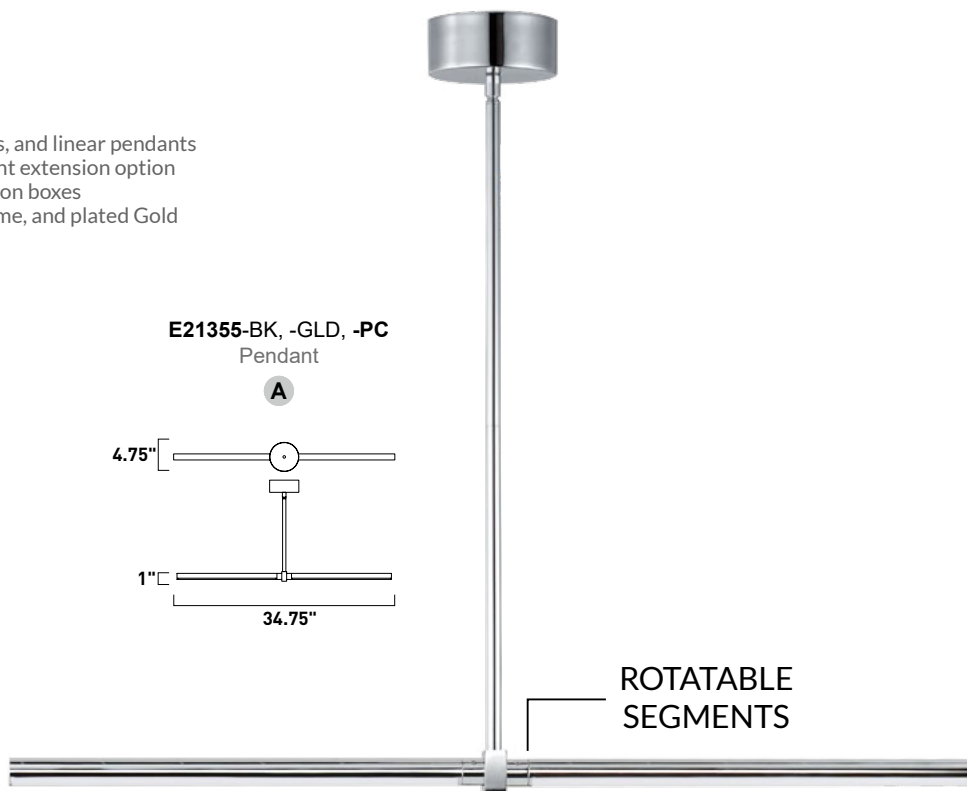

DORIAN

- New 60" linear pendant option
- Individually rotating LED tubes
- Picture lights, sconces, vertical pendants, and linear pendants
- Damp-rated sconces with ADA-compliant extension option
- Mounts to single-gang, 3-0, or 4-0 junction boxes
- Available in Matte Black, Polished Chrome, and plated Gold

ITEM #	FINISH	LAMPING	DIMENSION	HCO	CRI	LUMENS		Additional Information
						INIT.	DEL.	
A	E21355 BK, GLD, PC	2 x 7.2W PCB LED 3000K (Inte.)	34.75"L x 4.75"W x 1"H, 46"OAH		90+	1000	860	LED DIM ↑
B	E21357 BK, GLD	3 x 6W PCB LED 3000K (Inte.)	47.5"L x 4.75"W x 1"H, 44.5"OAH		90+	1260	1080	LED DIM ↑

Finish Options: Black (BK) Gold (GLD) Polished Chrome (PC)