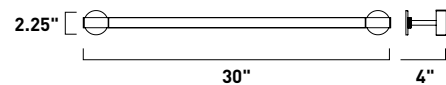

ITEM #	FINISH	LAMPING	DIMENSION	LUMENS			Additional Information
				CRI	INIT.	DEL.	
A	E21661 BK, GLD, SN	7W PCB LED 3000K (Inte.)	18"W x 2.25"H x 4"Ext.	90+	500	250	LED DIM ♿ DAMP
B	E21662 BK, GLD, SN	10W PCB LED 3000K (Inte.)	24"W x 2.25"H x 4"Ext.	90+	600	300	LED DIM ♿ DAMP
C	E21663 BK, GLD, SN	13W PCB LED 3000K (Inte.)	30"W x 2.25"H x 4"Ext.	90+	800	400	LED DIM ♿ DAMP

Finish Options: Black (BK) Gold (GLD) Satin Nickel (SN)