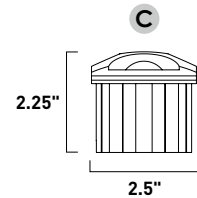

E42424-BK
In-Ground Light