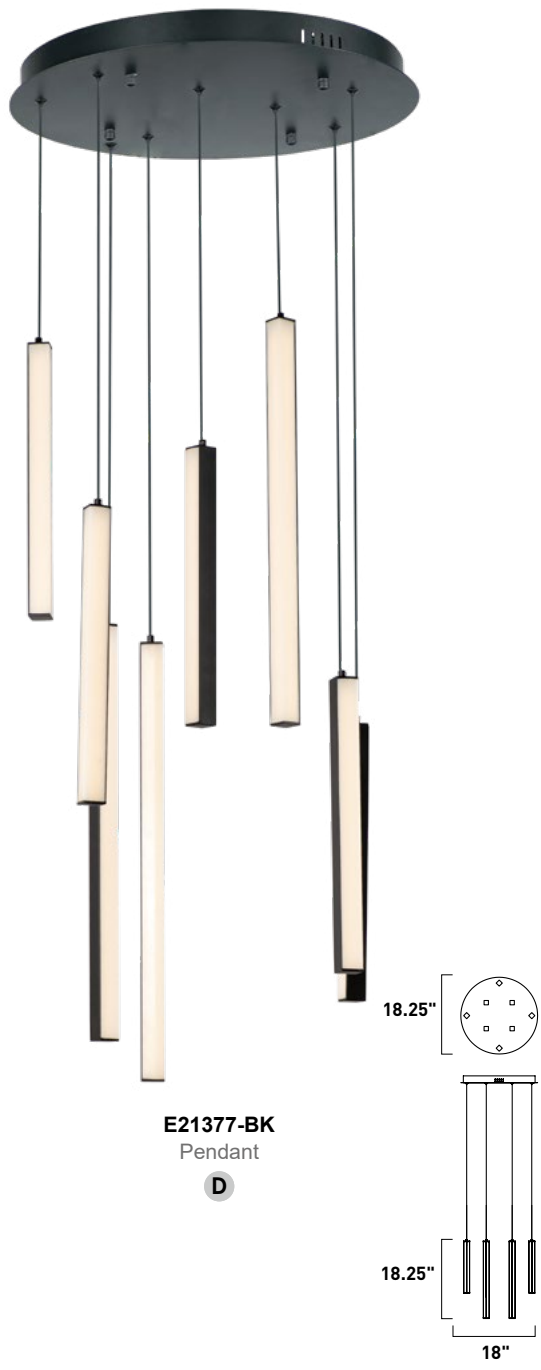

E21377-BK
Pendant
D

ITEM #	FINISH	LAMPING	DIMENSION	LUMENS	CRI	INIT.	DEL.	Additional Information
C	E21379	BK	184W PCB LED 3000K (Inte.)	28"L x 28"W x 1.5"H, 148.25"OAH	90+	12,880	8200	LED DIM I
D	E21377	BK	51W PCB LED 3000K (Inte.)	18.25"L x 18"W x 18.25"H, 140.5"OAH	90+	3000	2000	LED DIM I

Finish: Black (BK)