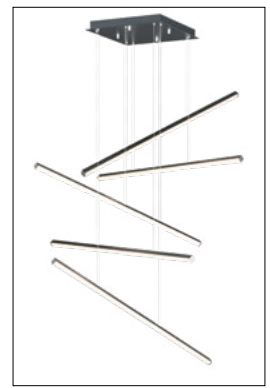

Finish: Black (BK)

HOVER

- 8-Light Vertical Pendant
- 24" Adjustable Wall Light
- Mounting is made according to switch junction box sizes with an additional cover plate included
- On/Off switch at plate
- New 60" Linear Pendant