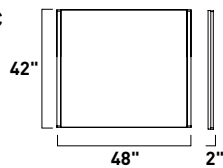

E42325-PC
LED Mirror

E