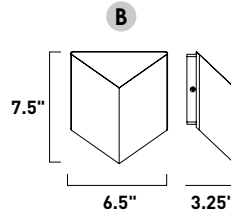

FRACTAL

- Non-corrosive cast aluminum body
- Indirect integrated LED illumination
- Downlight and up/downlight options
- Coordinating 3CCT step light
- Matte Black finish for modern exteriors

ITEM #	FINISH	LAMPING	DIMENSION	HCO	CRI	LUMENS INIT.	LUMENS DEL.	Additional Information
A	E41560 ABZ, BK	1 x 3W LED 2700-3000-4000K (Inte.)	5"W x 3.25"H x 1.25"Ext.		90+	300	100	LED, DIM, WET, CCT
B	E41561 ABZ, BK	1 x 10W LED 2200-2700-3000-3500-4000K (Inte.)	6.5"W x 7.5"H x 3.25"Ext.	2.5"	90+	1000	600	LED, DIM, WET, WHEEL, CCT
C	E41562 ABZ, BK	2 x 10W LED 2200-2700-3000-3500-4000K (Inte.)	6.5"W x 14"H x 3.25"Ext.	7"	90+	2000	900	LED, DIM, WET, WHEEL, CCT, IN WALL
D	E41564 ABZ, BK	2 x 10W LED 2200-2700-3000-3500-4000K (Inte.)	6.5"W x 23.5"H x 3.25"Ext.	11.75"	90+	2000	830	LED, DIM, WET, WHEEL, CCT, IN WALL

Finish Options: Architectural Bronze (ABZ) Black (BK)