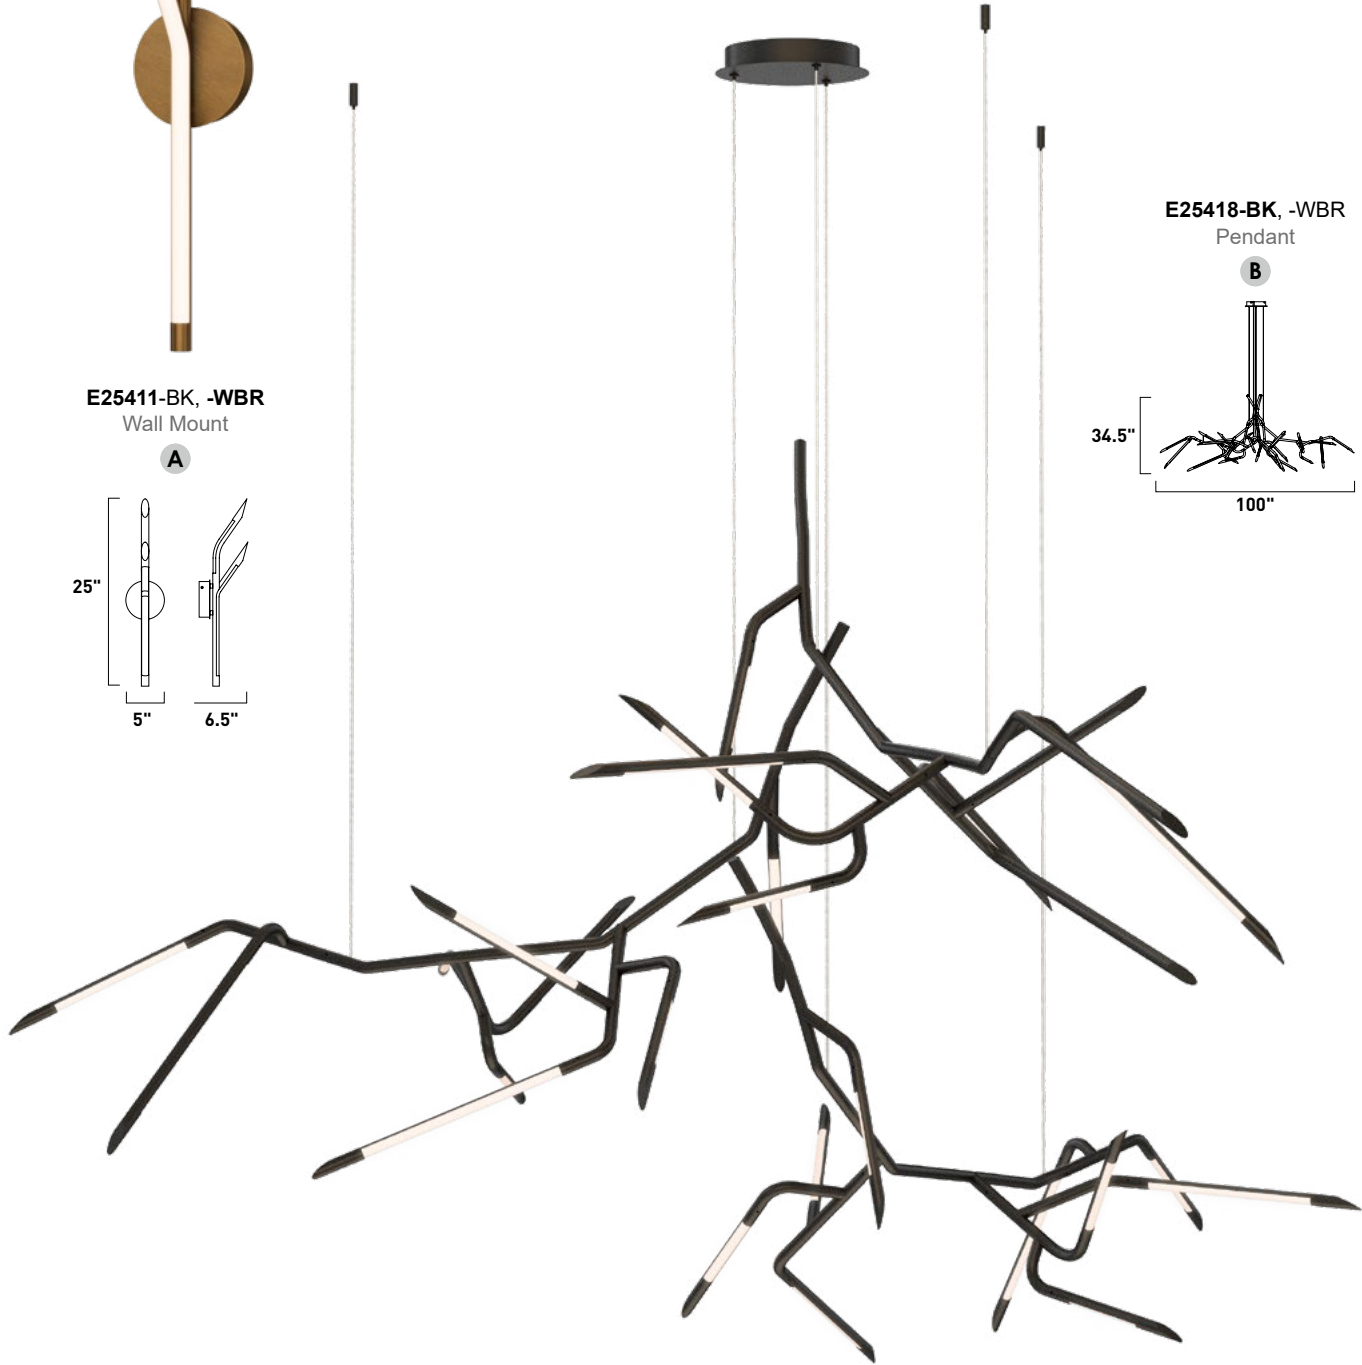

E25418-BK, -WBR
Pendant

ITEM #	FINISH	LAMPING	DIMENSION	LUMENS			Additional Information	
				HCO	CRI	INIT. DEL.		
A E25411	BK, WBR	2 x 3W PCB LED 3000K (Inte.)	5"W x 25"H x 6.5"Ext.	12.5"	90+	600	400	LED DIM+ DALI
B E25418	BK, WBR	27 x 4.5W PCB LED 3000K (Inte.)	100"L x 100"W x 34.5"H, 143"OAH		90+	5000	3500	LED DIM+ DALI

Finish Options: Black (BK) Weathered Brass (WBR)