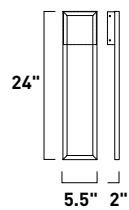

E30324-112BK
Outdoor Wall

B