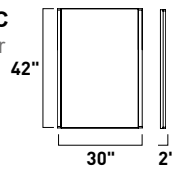

E42323-PC
LED Mirror

C