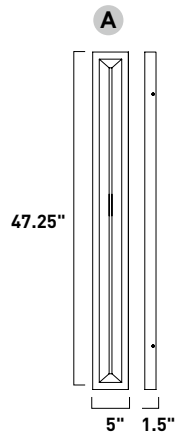

E30334-BK
Outdoor Wall