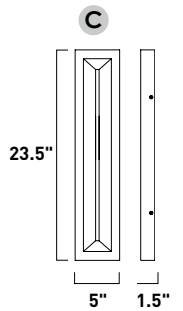

E30332-BK
Outdoor Wall