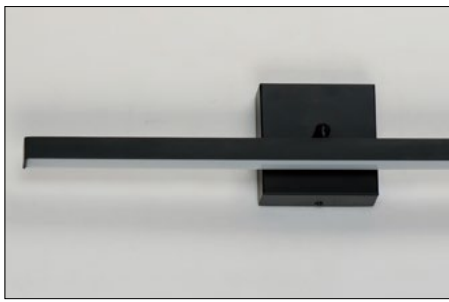

• Position Light to Desired Direction

B

C

	ITEM #	FINISH	LAMPING	DIMENSION	HCO	LUMENS			Additional Information
						CRI	INIT.	DEL.	
B	E21372	BK	15.6W PCB LED 3000K (Inte.)	24"W x 4.75"H x 4.25"Ext.	3.75"	90+	1100	750	LED DIM DAMP ROTATE
C	E21374	BK	19W PCB LED 3000K (Inte.)	30"W x 4.75"H x 4.25"Ext.	2.5"	90+	1330	950	LED DIM DAMP ROTATE

Finish: Black (BK)