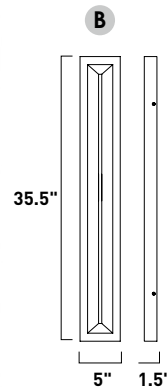

E30333-BK
Outdoor Wall