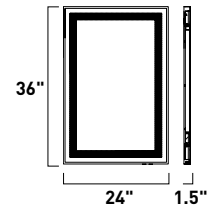

E42092-BK, -GLD, -SN
LED Mirror

C