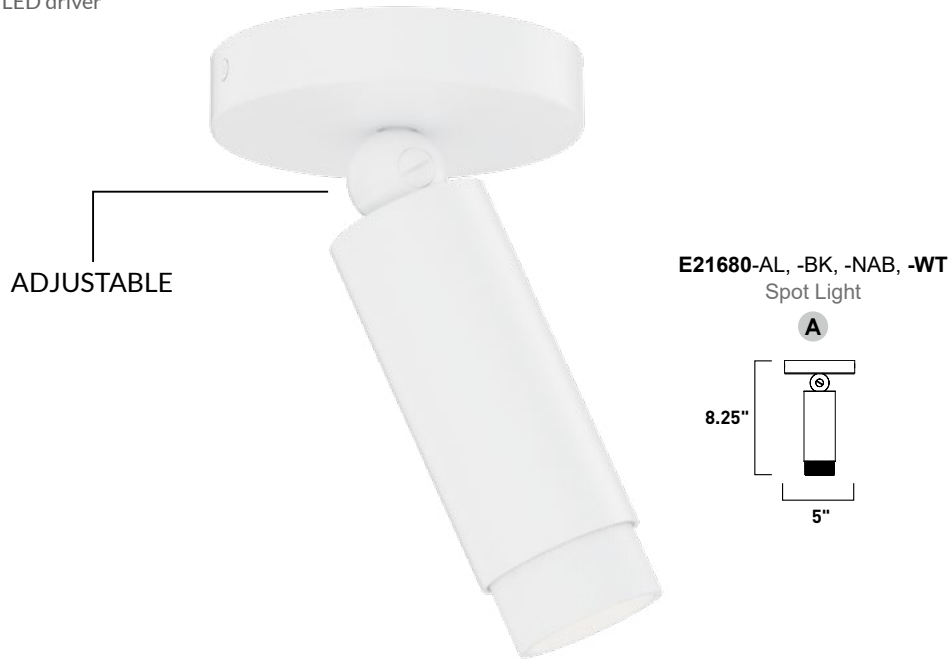

CLEO

These compact LED spotlights combine precision engineering with a refined modern aesthetic. A knurled metal cap supports the integrated lens, with an optional anti-glare insert to soften output and enhance comfort. A streamlined ball-and-screw pivot allows smooth directional aiming while keeping the silhouette clean and architectural. Powered by 120–277V commercial-grade drivers, each under-2" fixture delivers strong, consistent illumination. Available in Matte Black, Brushed Aluminum, and Natural Aged Brass, Cleo offers versatility and understated elegance.

- Knurled metal cap with optional anti-glare lens
- Ball-and-screw pivot for precise aiming
- Compact form factor under 2" diameter
- Commercial-rated 120–277V LED driver

ITEM #	FINISH	LAMPING	DIMENSION	CRI	LUMENS		Additional Information
					INIT.	DEL.	
A	E21680 AL, BK, NAB, WT	6W PCB LED 3000K (Integrated)	5"W x 8.25"H	90+	600	350	

Finish Options: Aluminum (AL) Black (BK) Natural Aged Brass (NAB) White (WT)