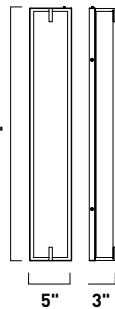

- Full-length backplate for remodel-friendly installation
- Matte White acrylic diffuser for soft, even light
- 5CCT selectable from 2700K to 5000K
- Satin Nickel, Polished Chrome, and Black finishes
- Suitable for residential and commercial bath projects

A

30"

5"

3"

B

24"

5"

3"

C

18"

5"

3"

ITEM #	FINISH	LAMPING	DIMENSION	HCO	CRI	LUMENS		Additional Information	
						INIT.	DEL.		
A	E23453	BK, PC, SN	25W PCB LED 2700-3000-3500-4000-5000K (Inte.)	5" W x 30" H x 3" Ext.	15"	90+	1500	2600	
B	E23452	BK, PC, SN	20W PCB LED 2700-3000-3500-4000-5000K (Inte.)	5" W x 24" H x 3" Ext.	12"	90+	1200	2100	
C	E23451	BK, PC, SN	15W PCB LED 2700-3000-3500-4000-5000K (Inte.)	5" W x 18" H x 3" Ext.	9"	90+	850	1550	

Finish Options: Black (BK) Polished Chrome (PC) Satin Nickel (SN)