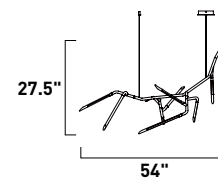

E25415-BK, -WBR
Pendant

ITEM #	FINISH	LAMPING	DIMENSION	LUMENS			Additional Information
				CRI	INIT.	DEL.	
A	E25415 BK, WBR	12 x 5W PCB LED 3000K (Inte.)	54"L x 54"W x 27.5"H, 149"OAH	90+	2500	2000	LED DIM I
B	E25412 BK, WBR	2 x 5W PCB LED 3000K (Inte.)	9.5"L x 0.75"W x 25.25"H, 146.75"OAH	90+	600	400	LED DIM I

Finish Options: Black (BK) Weathered Brass (WBR)