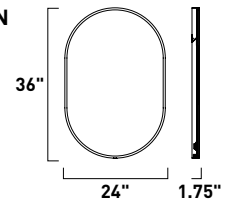

ITEM #	FINISH	LAMPING	DIMENSION	LUMENS			Additional Information
					CRI	INIT.	DEL.	
A	E42073	BK, GLD, SN	45W PCB LED 3000K (Inte.)	24"W x 36"H x 1.75"Ext.	90+	4500	1500	
B	E42074	BK, GLD, SN	45W PCB LED 3000K (Inte.)	24"W x 36"H x 1.75"Ext.	90+	4500	1500	

Finish Options: Black (BK) Gold (GLD) Satin Nickel (SN)