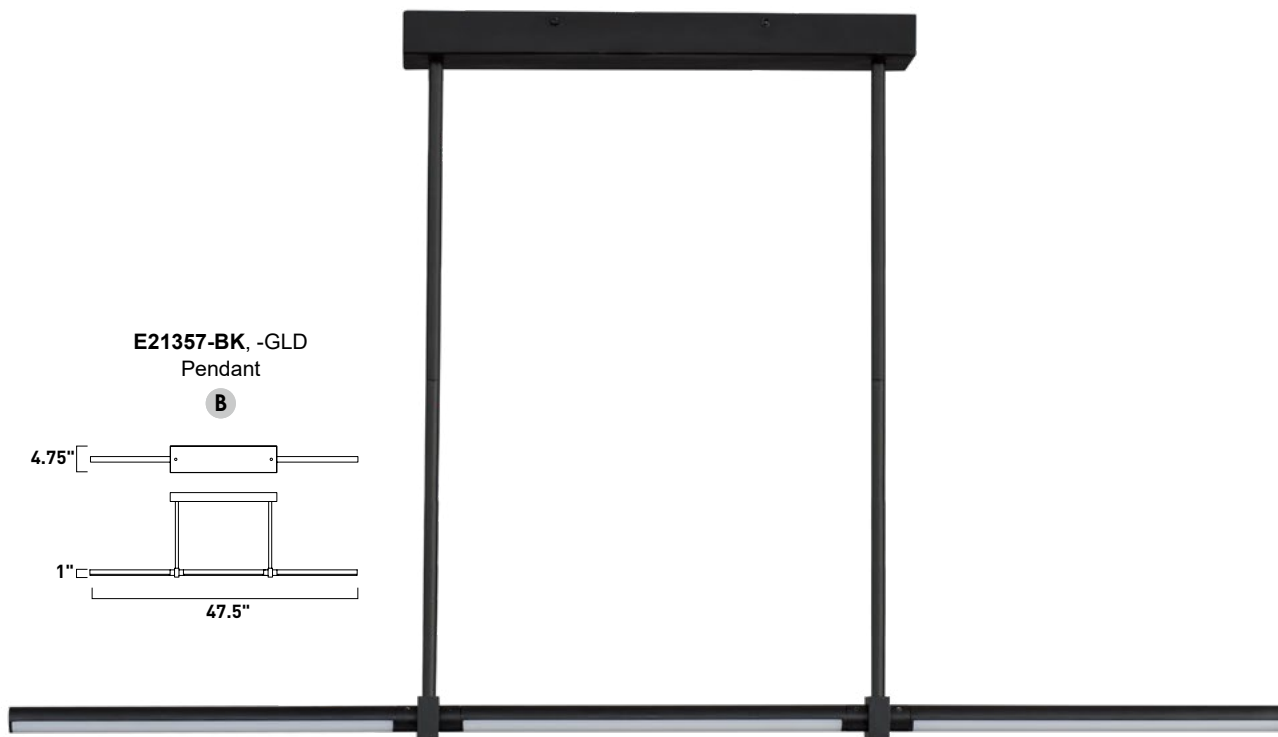

DORIAN

- New 60" linear pendant option
- Individually rotating LED tubes
- Picture lights, sconces, vertical pendants, and linear pendants
- Damp-rated sconces with ADA-compliant extension option
- Mounts to single-gang, 3-0, or 4-0 junction boxes
- Available in Matte Black, Polished Chrome, and plated Gold

ITEM #	FINISH	LAMPING	DIMENSION	HCO	CRI	LUMENS		Additional Information
						INIT.	DEL.	
A	E21355 BK, GLD, PC	2 x 7.2W PCB LED 3000K (Inte.)	34.75"L x 4.75"W x 1"H, 46"OAH		90+	1000	860	LED DIM ↑
B	E21357 BK, GLD	3 x 6W PCB LED 3000K (Inte.)	47.5"L x 4.75"W x 1"H, 44.5"OAH		90+	1260	1080	LED DIM ↑

Finish Options: Black (BK) Gold (GLD) Polished Chrome (PC)