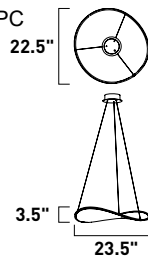

ITEM #	FINISH	LAMPING	DIMENSION	LUMENS			Additional Information
				HCO	CRI	INIT. DEL.	
C	E24970 | BCN, PC	14W PCB LED 3000K (Integrated)	9"W x 13.5"H x 4"Ext.	7"	90+	1100 550	LED, DIM, DIMP, ♿
D	E24971 | BCN, PC	25W PCB LED 3000K (Integrated)	23.5"L x 22.5"W x 3.5"H, 123.25"OAH		90+	2000 1800	LED, DIM, ♿
E	E24972 | BCN, PC	20W PCB LED 3000K (Integrated)	13.5"L x 6"W x 20.5"H, 140"OAH		90+	1600 1230	LED, DIM, ♿
F	E24973 | BCN, PC	20W PCB LED 3000K (Integrated)	16"L x 6"W x 17.75"H, 137.5"OAH		90+	1600 1350	LED, DIM, ♿

Finish: Brushed Champagne (BCN) Polished Chrome (PC)