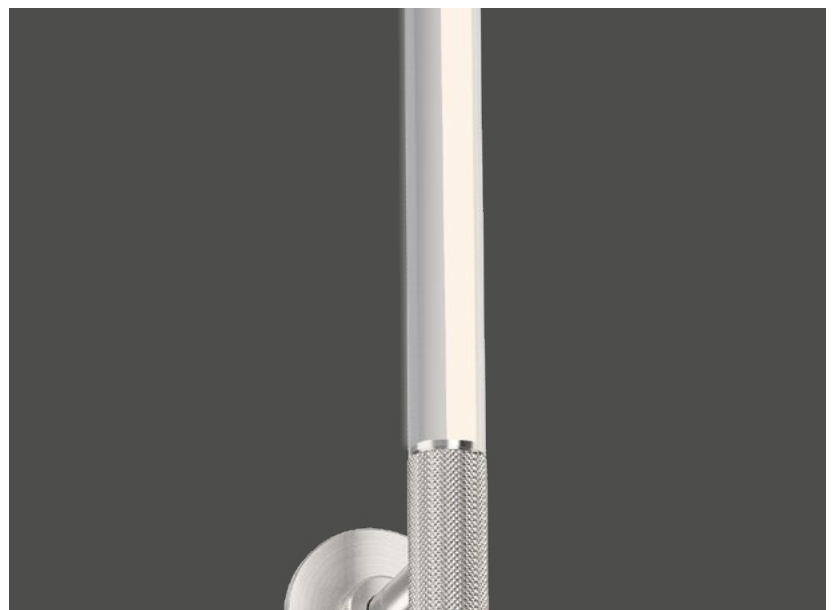

PURIST PRESA

Distilling light to its most refined expression, a slim cylinder with a continuous strip of LED light, is engineered to rotate and direct the light precisely where it's needed. Minimal in profile and packed with functionality and features, each LED module can stand alone or link seamlessly with others to create longer runs of light. Purist Presa introduces a knurled end-cap detail that elegantly integrates the connection point, adding tactile refinement to the system. Available in Black, Satin Nickel, and richly burnished Gold, the collection pairs restrained form with quietly powerful functionality.