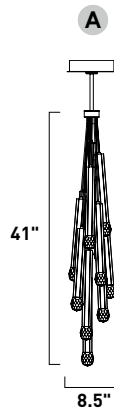

E23347-122BK, -122GLD
Pendant