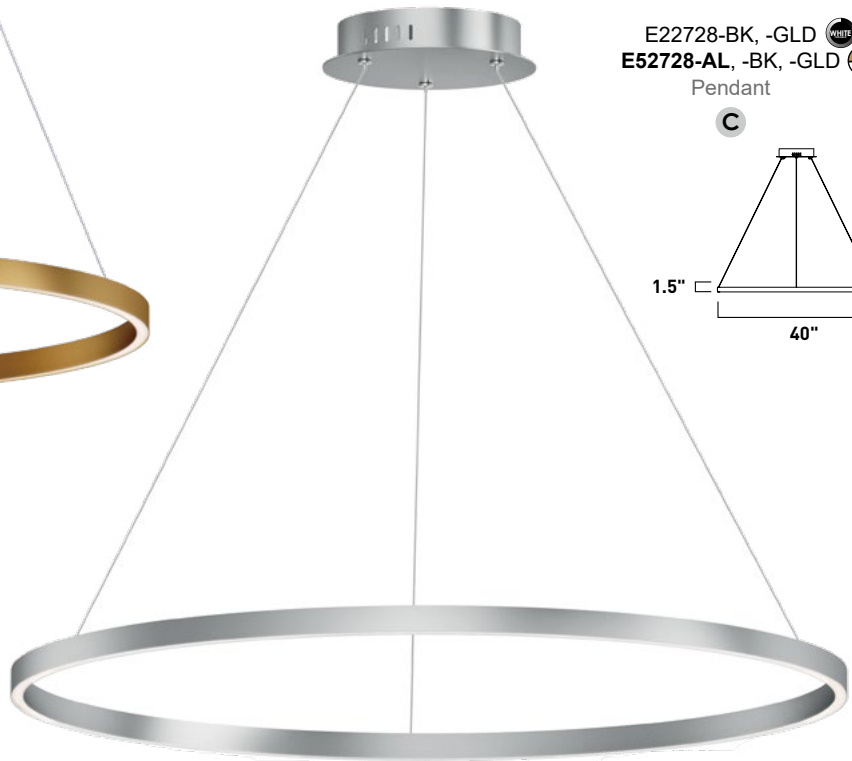

E52735-AL, -BK, -GLD
Pendant

E52736-AL, -BK, -GLD
Pendant

	ITEM #	FINISH	LAMPING	DIMENSION	LUMENS			Additional Information
					CRI	INIT.	DEL.	
A	E52735	AL, BK, GLD	68W LED 2700-3000-3500-4000-5000K (Inte.)	60"L x 60"W x 1.25"H, 123.5"OAH	90+	6000	4500	
B	E52736	AL, BK, GLD	80W LED 2700-3000-3500-4000-5000K (Inte.)	72"L x 72"W x 1.25"H, 123.5"OAH	90+	7000	5000	

Finish Options: Aluminum (AL) Black (BK) Gold (GLD)

GROOVE

- Integrated LED rings in slim aluminum channel
- Available in 24", 32", 40", 60", and 72" diameters
- Coordinating 24" flush mount option
- 5CCT selectable from 2700K to 5000K
- Offered in Matte Black or Brushed Gold finishes
- New 60" and 72" diameter pendants

E22726-BK, -GLD
E52726-AL, -BK, -GLD
 Pendant

B

E22724-BK, -GLD
E52724-AL, -BK, -GLD
 Pendant

A

E22728-BK, -GLD
E52728-AL, -BK, -GLD
 Pendant

C

ITEM #	FINISH	LAMPING	DIMENSION	LUMENS			Additional Information
				CRI	INIT.	DEL.	
A	E22724 BK, GLD	27W LED 2700-6000K (Inte.)	24"L x 24"W x 1.25"H, 123.5"OAH	90+	1890	800	
A	E52724 AL, BK, GLD	27W LED 2700-3000-3500-4000-5000K (Inte.)	24"L x 24"W x 1.25"H, 123.5"OAH	90+	1890	1100	
B	E22726 BK, GLD	35W LED 2700-6000K (Inte.)	32"L x 32"W x 1.25"H, 123.5"OAH	90+	2450	1000	
B	E52726 AL, BK, GLD	35W LED 2700-3000-3500-4000-5000K (Inte.)	32"L x 32"W x 1.25"H, 123.5"OAH	90+	2450	1400	
C	E22728 BK, GLD	41W LED 2700-6000K (Inte.)	40"L x 40"W x 1.25"H, 123.5"OAH	90+	2870	1200	
C	E52728 AL, BK, GLD	42W LED 2700-3000-3500-4000-5000K (Inte.)	40"L x 40"W x 1.25"H, 123.5"OAH	90+	2940	1600	