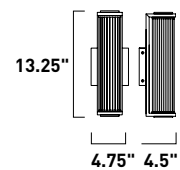

- Clear ribbed glass outer shade
- Matte White omnidirectional LED light tube
- Wet rated for outdoor use
- Matte Black finish

E30484-BK
Outdoor Wall

A

E30482-BK
Outdoor Wall

B

E30481-BK
Outdoor Wall

C

ITEM #	FINISH	LAMPING	DIMENSION	HCO	CRI	LUMENS		Additional Information	
						INIT.	DEL.		
A	E30484	BK	3 x 12W PCB LED 3000K (Inte.)	4.75"W x 29"H x 4.5"Ext.	14.75"	90+	2880	1400	LED DIM WET
B	E30482	BK	3 x 10W PCB LED 3000K (Inte.)	4.75"W x 21.25"H x 4.5"Ext.	10.75"	90+	2400	1100	LED DIM WET
C	E30481	BK	3 x 8W PCB LED 3000K (Inte.)	4.75"W x 13.25"H x 4.5"Ext.	7"	90+	1920	900	LED DIM WET