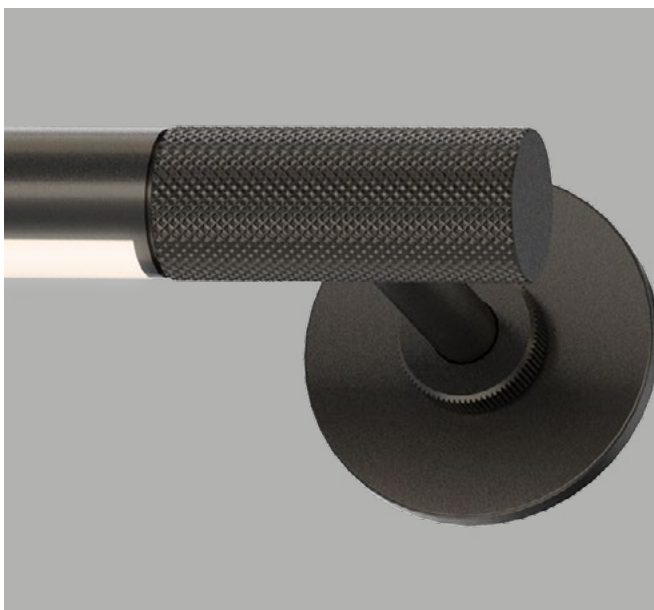

PURIST PRESA

Distilling light to its most refined expression, a slim cylinder with a continuous strip of LED light, is engineered to rotate and direct the light precisely where it's needed. Minimal in profile and packed with functionality and features, each LED module can stand alone or link seamlessly with others to create longer runs of light. Purist Presa introduces a knurled end-cap detail that elegantly integrates the connection point, adding tactile refinement to the system. Available in Black, Satin Nickel, and richly burnished Gold, the collection pairs restrained form with quietly powerful functionality.