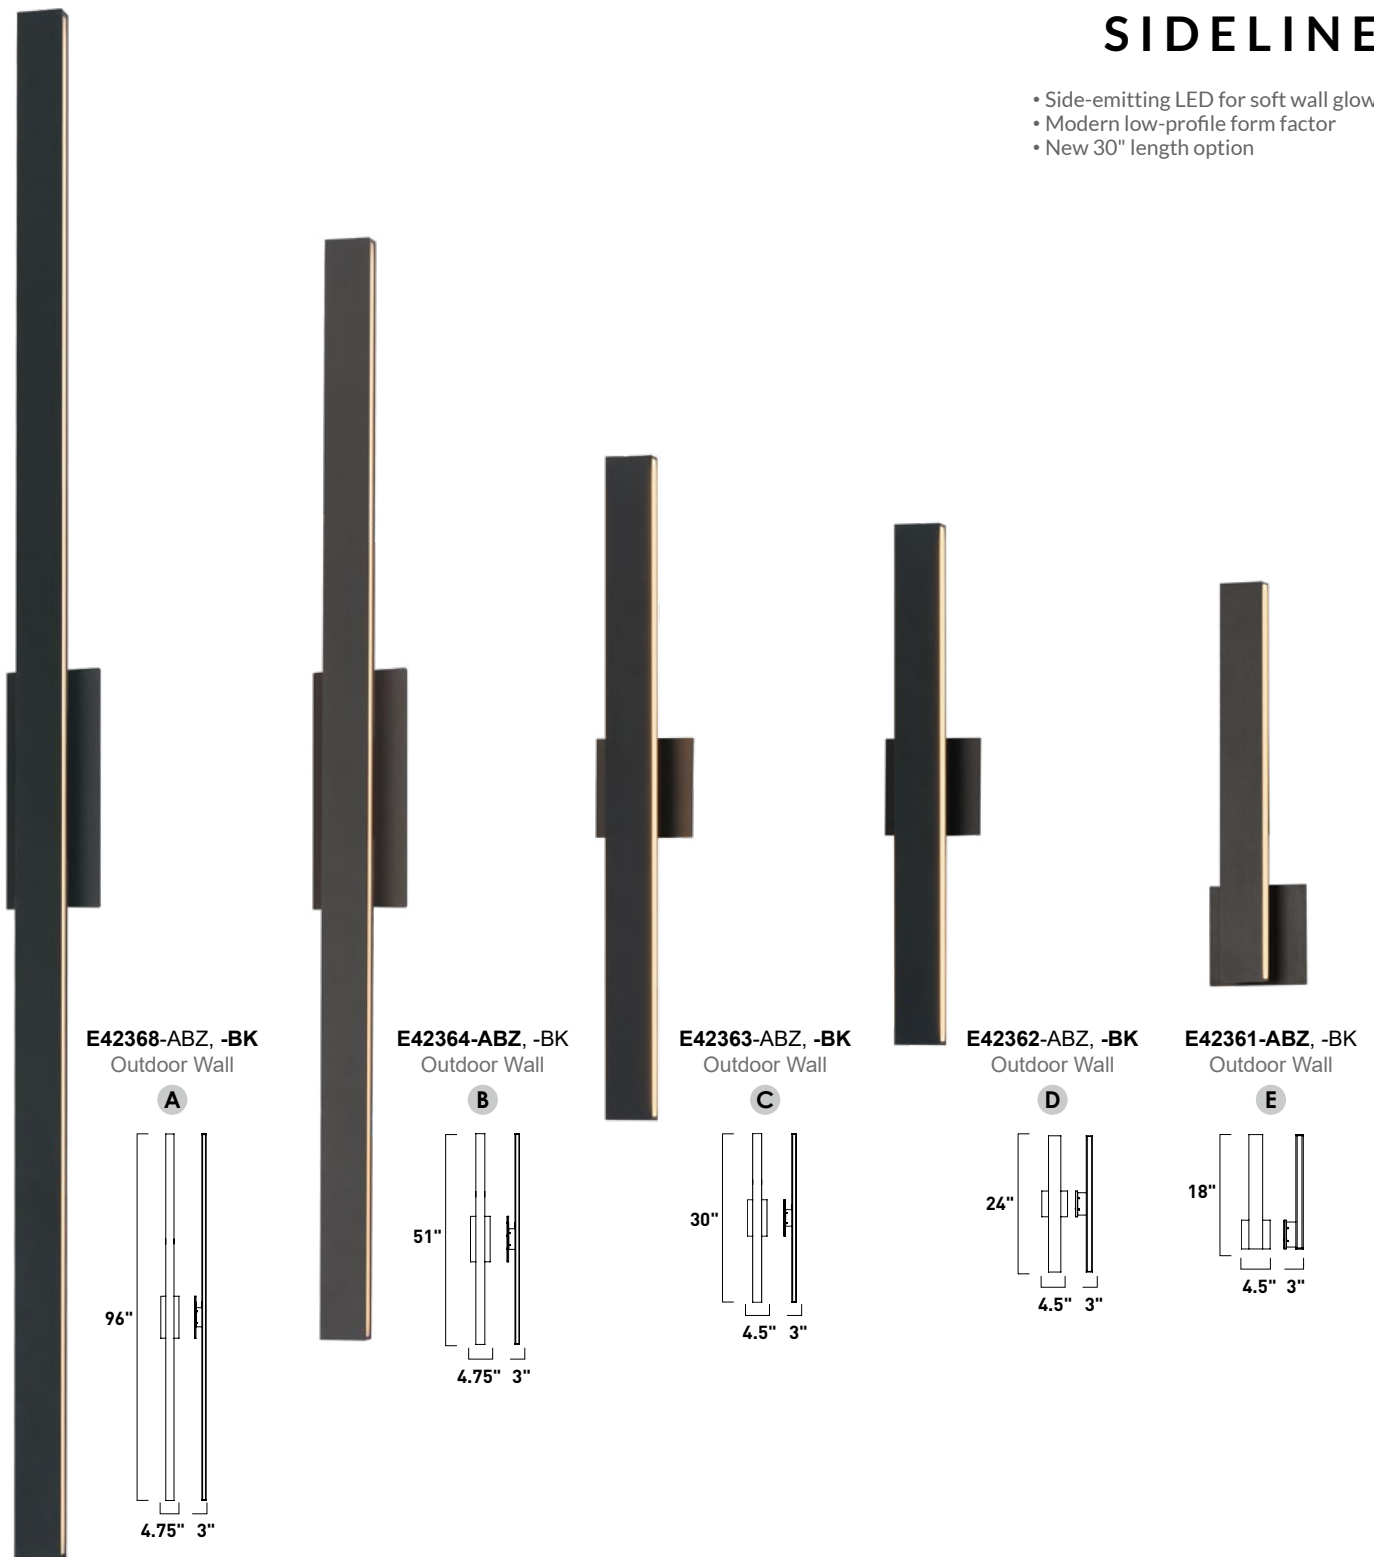

SIDELINE

- Side-emitting LED for soft wall glow
- Modern low-profile form factor
- New 30" length option

ITEM #	FINISH	LAMPING	DIMENSION	HCO	CRI	LUMENS		Additional Information
						INIT.	DEL.	
A	E42368 ABZ, BK	2 x 60W LED 3000K (Inte.)	4.75"W x 96"H x 3"Ext.	48"	90+	8400	6120	LED DIM+ WET ♿ ♻️ 120
B	E42364 ABZ, BK	2 x 30W LED 3000K (Inte.)	4.75"W x 51"H x 3"Ext.	25.5"	90+	4200	3000	LED DIM+ WET ♿ ♻️ 120
C	E42363 ABZ, BK	2 x 15W LED 3000K (Inte.)	4.5"W x 30"H x 3"Ext.	15"	90+	3000	1100	LED DIM+ WET ♿ ♻️ 120
D	E42362 ABZ, BK	2 x 13W LED 3000K (Inte.)	4.5"W x 24"H x 3"Ext.	12"	90+	1820	1270	LED DIM+ WET ♿ ♻️ 120
E	E42361 ABZ, BK	2 x 9W LED 3000K (Inte.)	4.5"W x 18"H x 3"Ext.	9"	90+	1260	620	LED DIM+ WET ♿ ♻️ 120

Finish Options: Architectural Bronze (ABZ) Black (BK)