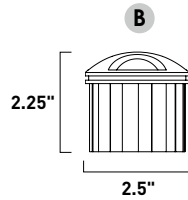

LANDSCAPE

- LED Integrated, 3000K Color Temperature
- 12-24V Low Voltage Input
- Outdoor Landscape Transformer required (not included)

	ITEM #	FINISH	LAMPING	DIMENSION	CRI	LUMENS INIT.	DEL.	Additional Information
A	E42420	BK	1 x 3W COB LED 3000K (Inte.)	2.5"W x 2"H	80+	300	10	LED WET 12V
B	E42423	BK	1 x 3W COB LED 3000K (Inte.)	2.5"W x 2.25"H	80+	300	30	LED WET 12V
C	E42424	BK	1 x 3W COB LED 3000K (Inte.)	2.5"W x 2.25"H	80+	300	20	LED WET 12V

Finish: Black (BK)