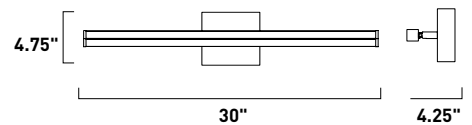

• Position Light to Desired Direction

E21372-BK
Wall Mount

B

E21374-BK
Wall Mount

C

	ITEM #	FINISH	LAMPING	DIMENSION	HCO	LUMENS			Additional Information
						CRI	INIT.	DEL.	
B	E21372	BK	15.6W PCB LED 3000K (Inte.)	24"W x 4.75"H x 4.25"Ext.	3.75"	90+	1100	750	LED DIM DAMP ROTATE
C	E21374	BK	19W PCB LED 3000K (Inte.)	30"W x 4.75"H x 4.25"Ext.	2.5"	90+	1330	950	LED DIM DAMP ROTATE