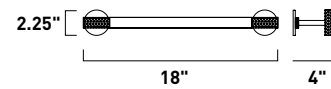

E21672-BK, -GLD, -SN
Picture Light

B