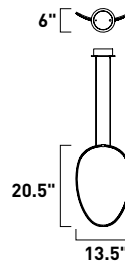

E24973-BCN, -PC
Pendant

F