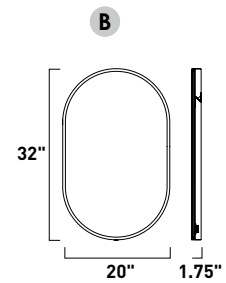

ELISSE LED MIRRORS

- Elegant geometric LED forms
- Ideal for foyers, dining, or lounge spaces
- New 24" x 36" size option
- New rectilinear form

SWITCH

E42070-BK, -GLD, -SN
LED Mirror

E42071-BK, -GLD, -SN
LED Mirror