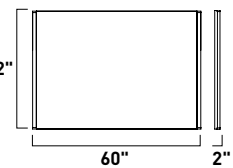

ITEM #	FINISH	LAMPING	DIMENSION	LUMENS			Additional Information	
				CRI	INIT.	DEL.		
A	E42321	PC	2 x 19W PCB LED 3000K (Inte.)	24"W x 42"H x 2"Ext.	90+	3800	3100	
B	E42322	PC	2 x 19W PCB LED 3000K (Inte.)	30"W x 42"H x 2"Ext.	90+	3800	3100	
C	E42323	PC	2 x 19W PCB LED 3000K (Inte.)	36"W x 42"H x 2"Ext.	90+	3800	3100	
D	E42324	PC	2 x 19W PCB LED 3000K (Inte.)	48"W x 42"H x 2"Ext.	90+	3800	3100	
E	E42325	PC	2 x 19W PCB LED 3000K (Inte.)	60"W x 42"H x 2"Ext.	90+	3800	3100	

Finish: Polished Chrome (PC)