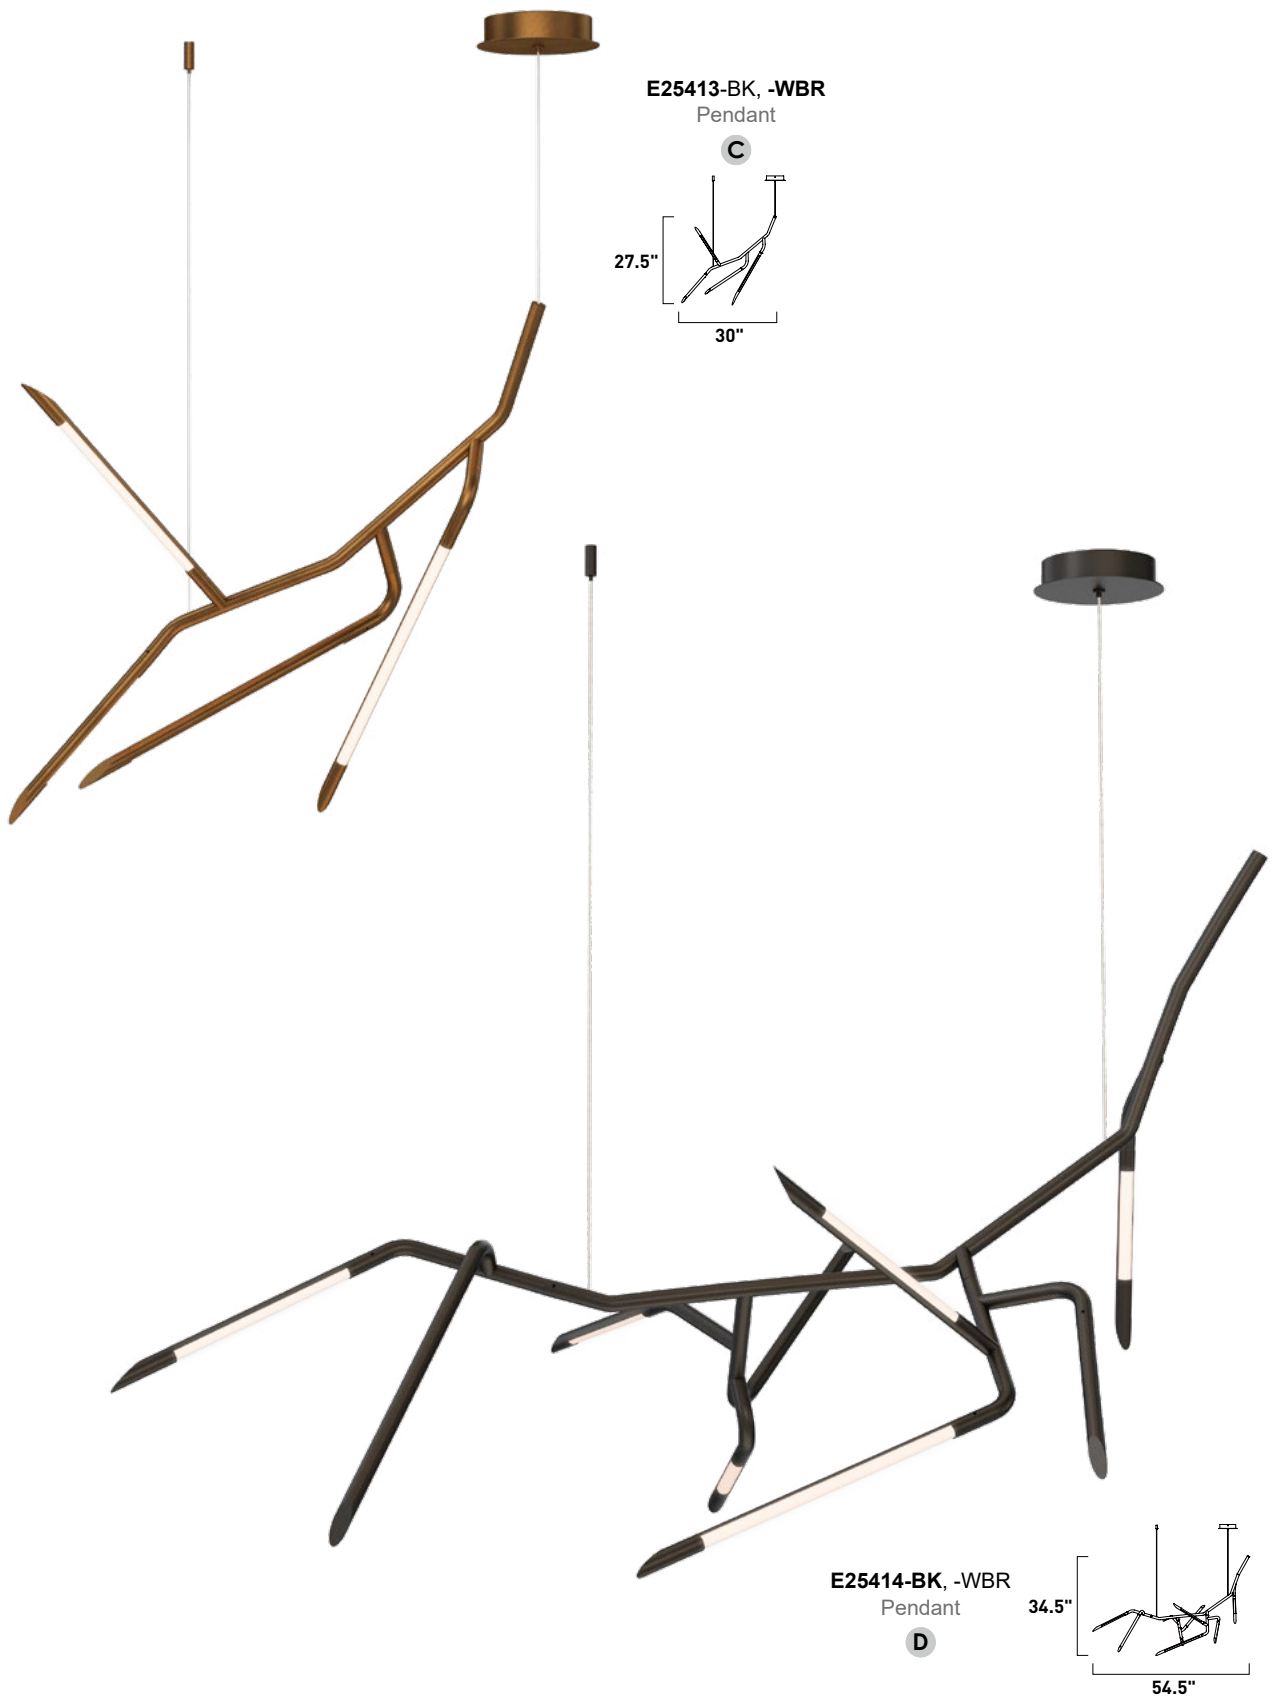

E25414-BK, -WBR
Pendant

ITEM #	FINISH	LAMPING	DIMENSION	LUMENS			Additional Information
				CRI	INIT.	DEL.	
C	E25413 BK, WBR	4 x 5W PCB LED 3000K (Inte.)	30"L x 13"W x 27.5"H, 149"OAH	90+	1000	600	LED DIM ↑
D	E25414 BK, WBR	9 x 4.5W PCB LED 3000K (Inte.)	54.5"L x 41"W x 34.5"H, 142.5"OAH	90+	1500	800	LED DIM ↑

Finish Options: Black (BK) Weathered Brass (WBR)