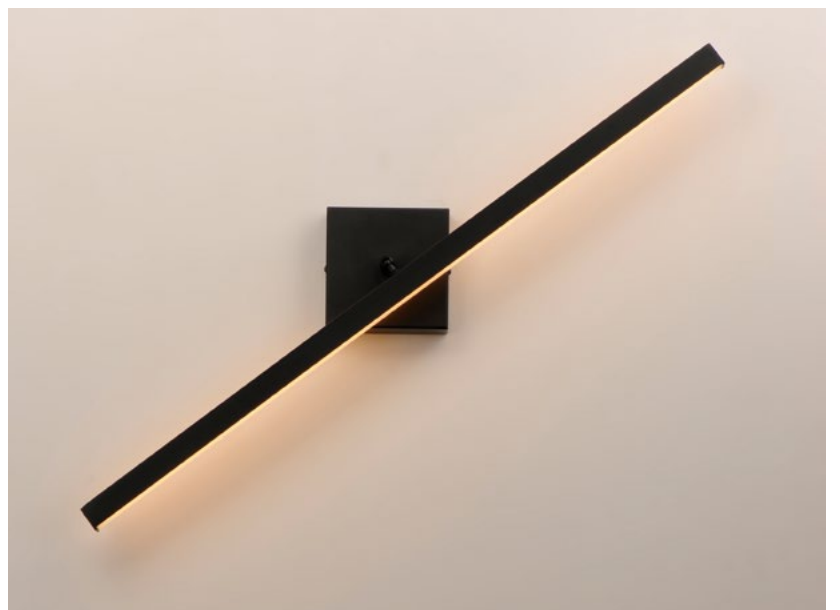

Finish Options: Clear crystal (122) Black (BK) Gold (GLD)

HOVER

Hover transforms minimal geometry into expressive illumination. Slender lengths of square extruded aluminum are finished in Matte Black and fitted with V-shaped acrylic diffusers that cast a broader, more generous beam of light. Suspended in long linear runs or arranged in multiples, each form invites creative composition, allowing the design to become a personalized sculpture of light. A coordinating wall sconce extends the collection with an articulating arm that can function as either a sconce or picture light, bringing refined versatility to modern interiors.