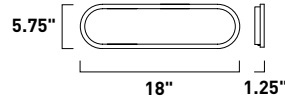

5CCT

E23462-BK, -SN
Bath Vanity

B