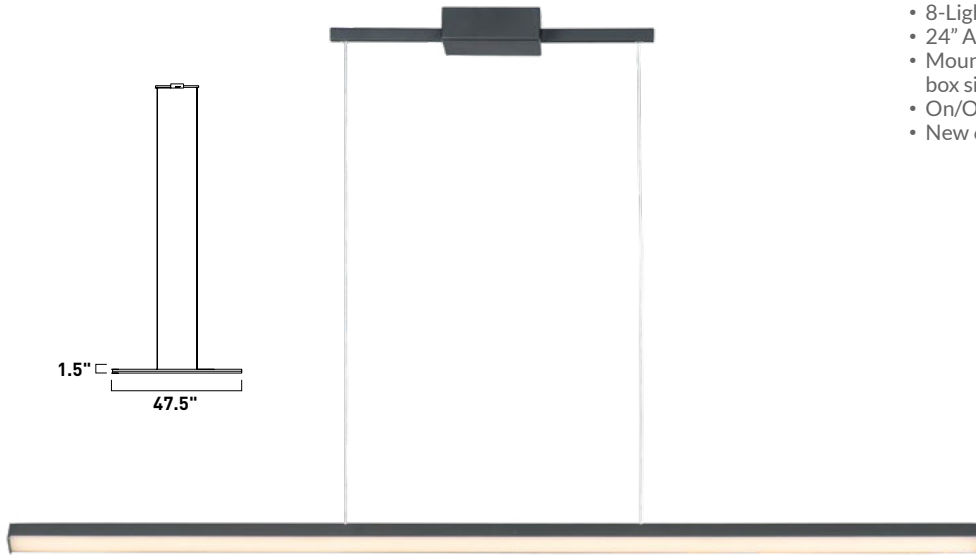

HOVER

- 8-Light Vertical Pendant
- 24" Adjustable Wall Light
- Mounting is made according to switch junction box sizes with an additional cover plate included
- On/Off switch at plate
- New 60" Linear Pendant