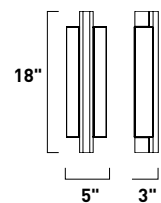

ITEM #	FINISH	LAMPING	DIMENSION	HCO	CRI	LUMENS		Additional Information	
						INIT.	DEL.		
A	E30203	122GLD	14W PCB LED 3000K (Inte.)	5"W x 30"H x 3"Ext.	2.5"	90+	700	300	
B	E30202	122GLD	10W PCB LED 3000K (Inte.)	5"W x 24"H x 3"Ext.	2.5"	90+	600	230	
C	E30201	122GLD	8W PCB LED 3000K (Inte.)	5"W x 18"H x 3"Ext.	2.5"	90+	500	200	

Finish: Clear Crystal (122) Gold (GLD)