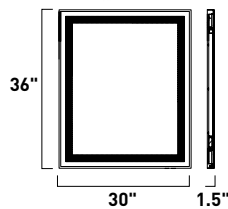

E42094-BK, -GLD, -SN
LED Mirror

D