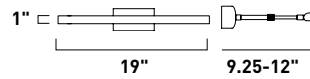

- Softly contoured oval silhouette with sculptural presence
- Telescopic arm allows extension to be set anywhere between 8.5"-11.25"
- Gimbal at light source allows upward or downward positioning
- Perfect for vanity lighting, portrait illumination, or integrated into bookshelves
- Dual-mounting backplate with optional 5" square cover plate provided
- Integrated LED light source, 3000K Color Temperature
- 120-277V Input
- 3-in-1 dimming: Triac, ELV, and 0-10V
- Available in Natural Aged Brass and Black

A

B

REMOVABLE BACKPLATE

C

ITEM #	FINISH	LAMPING	DIMENSION	HCO	CRI	LUMENS		Additional Information
						INIT.	DEL.	
A	E21471 BK, GLD	15W PCB LED 3000-3500-4000K (Inte.)	19"W x 1"H x 9.25-12"Ext.	1.25"	90+	700	480	LED DIM DMF CCT
B	E21472 BK, GLD	19W PCB LED 3000-3500-4000K (Inte.)	25.5"W x 1"H x 9.25-12"Ext.	1.25"	90+	800	500	LED DIM DMF CCT
C	E21473 BK, GLD	26W PCB LED 3000-3500-4000K (Inte.)	31.5"W x 1"H x 9.25-12"Ext.	1.25"	90+	1000	530	LED DIM DMF CCT

Finish Options: Black (BK) Gold (GLD)