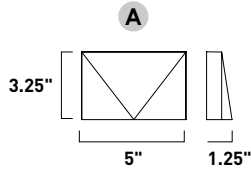

E41561-ABZ, -BK
Outdoor Wall