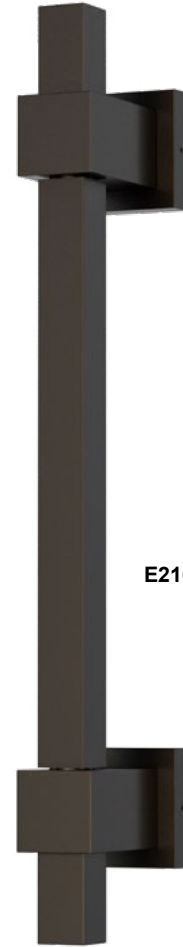

C

ITEM #	FINISH	LAMPING	DIMENSION	LUMENS			Additional Information
				CRI	INIT.	DEL.	
A	E21683 BK, GLD, PC, SN	13W PCB LED 3000K (Inte.)	2.25"W x 30"H x 3.5"Ext.	90+	800	400	LED DIM DAMP ♿ ♻️
B	E21682 BK, GLD, PC, SN	10W PCB LED 3000K (Inte.)	2.25"W x 24"H x 3.5"Ext.	90+	600	300	LED DIM DAMP ♿ ♻️
C	E21681 BK, GLD, PC, SN	7W PCB LED 3000K (Inte.)	2.25"W x 18"H x 3.5"Ext.	90+	500	250	LED DIM DAMP ♿ ♻️

Finish Options: Black (BK) Gold (GLD) Polished Chrome (PC) Satin Nickel (SN)