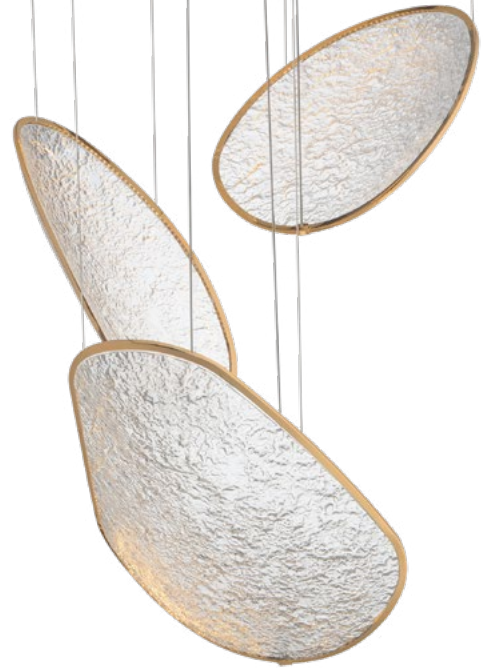

E24974-BCN, -PC
Pendant

B

	ITEM #	FINISH	LAMPING	DIMENSION	LUMENS			Additional Information
					CRI	INIT.	DEL.	
A	E24979	BCN, PC	170W PCB LED 3000K (Integrated)	47.5"L x 47"W x 10"H, 191.75"OAH	90+	13600	10880	LED DIM UP
B	E24974	BCN, PC	57W PCB LED 3000K (Integrated)	30"L x 28.5"W x 19.5"H, 141.5"OAH	90+	4560	3650	LED DIM UP

Finish: Brushed Champagne (BCN) Polished Chrome (PC)