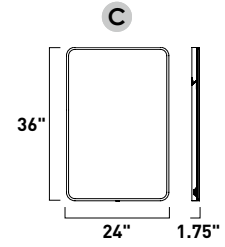

E42075-BK, -GLD, -SN
LED Mirror

D