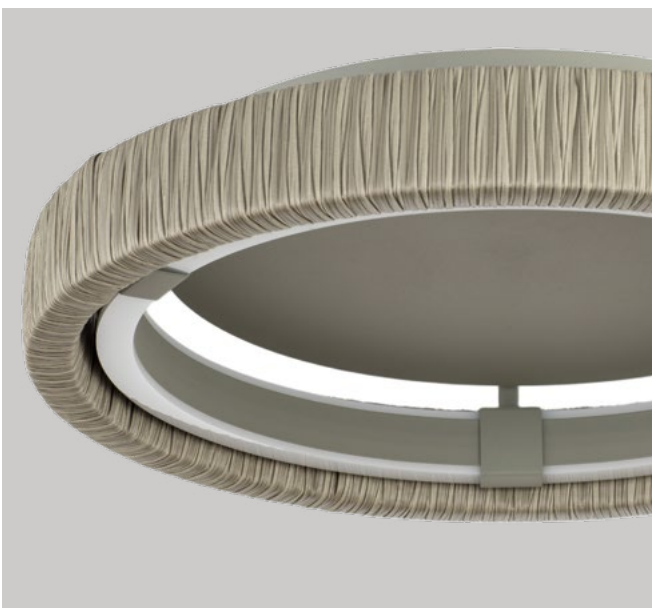

KAIA

Kaia brings the warmth of natural texture to outdoor living with a clean, modern ring of light. Hand-wrapped synthetic rattan surrounds the LED frame, softening the architectural form with a relaxed, furniture-inspired character. Offered in Natural or Grey tones, the finish coordinates beautifully with outdoor furnishings while non-corrosive construction and damp-rated performance make it suited for covered exterior spaces. Available as a 20" flush mount and 36" or 48" pendants, Kaia delivers ambient illumination with selectable CCT flexibility for patios, lounges, and open-air gathering areas.