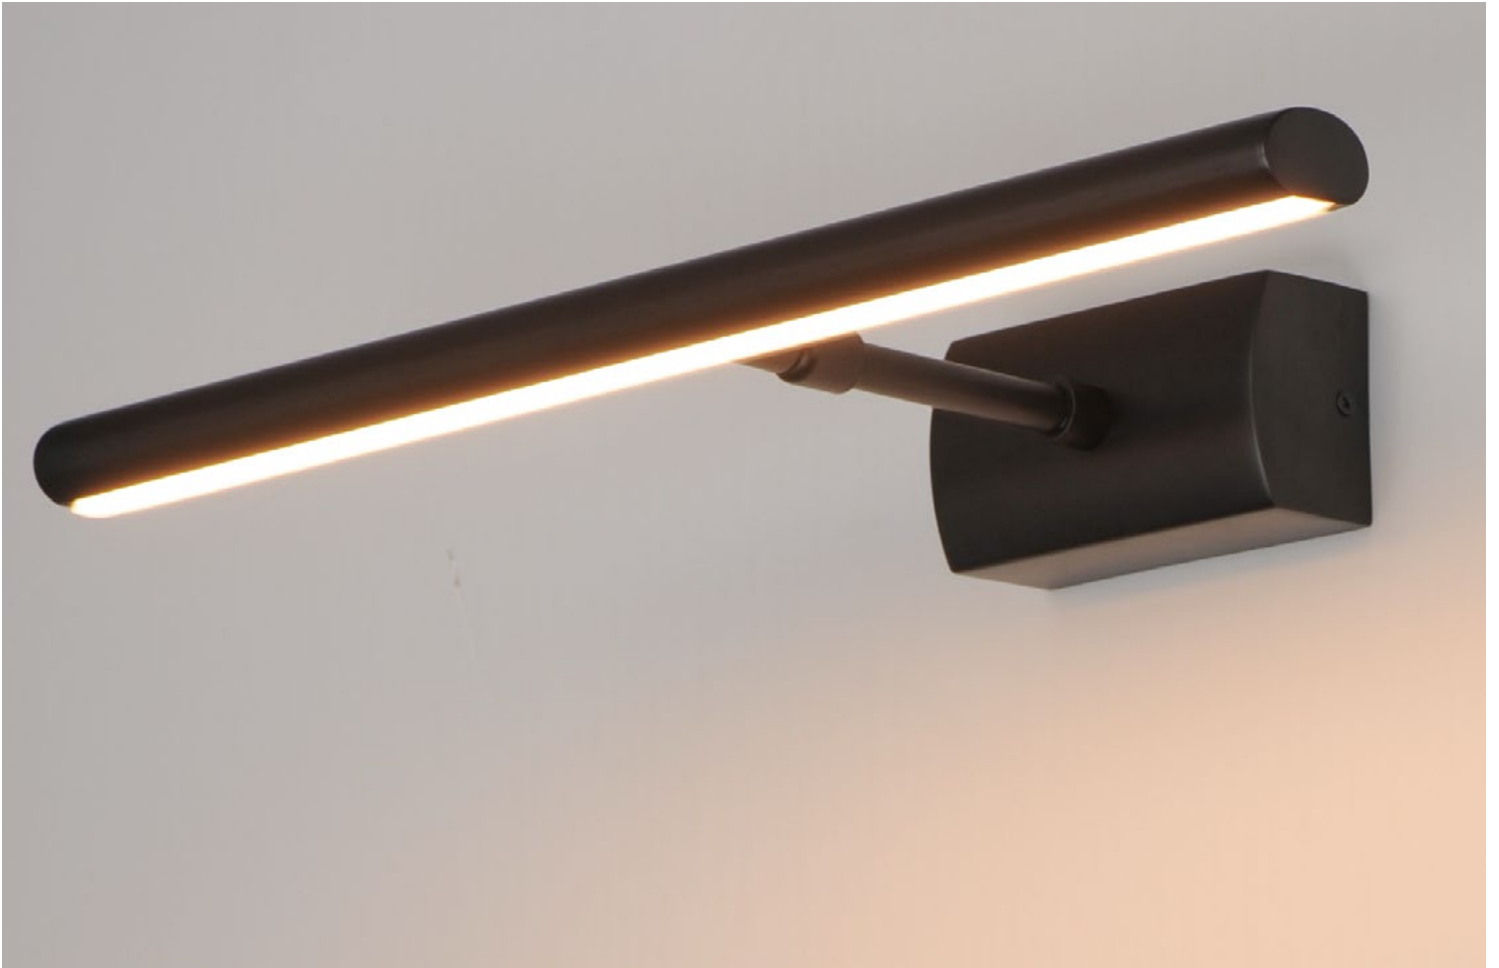

CUBIST

- Slim square-profile design with strong architectural presence
- Standalone fixtures for clean, intentional placement
- Precision LED light source with focused, modern illumination
- Low-profile construction ideal for tight or minimalist spaces
- Multiple finish options to pair with common hardware styles

Finish Options: Black (BK) Gold (GLD) Polished Chrome (PC) Satin Nickel (SN)

RUBELLE

A sculptural take on classic form, Rubelle pairs gentle curvature with purposeful design. Its bulbous oval shade is suspended by an arched backplate and adjustable arm, allowing the light to be positioned closer to its subject. The name merges "Rubin" and "Belle"—a nod to graceful proportions and timeless beauty. Whether mounted as a portrait light, vanity fixture, or bookshelf accent, Rubelle offers quiet drama and tailored sophistication.

- Softly contoured oval silhouette with sculptural presence
- Telescopic arm allows extension to be set anywhere between 8.5"-11.25"
- Gimbal at light source allows upward or downward positioning
- Perfect for vanity lighting, portrait illumination, or integrated into bookshelves
- Dual-mounting backplate with optional 5" square cover plate provided
- Integrated LED light source, 3000K Color Temperature
- 120-277V Input
- 3-in-1 dimming: Triac, ELV, and 0-10V
- Available in Natural Aged Brass and Black