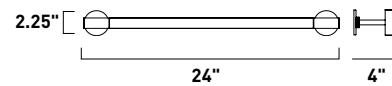

E21663-BK, -GLD, -SN
Picture Light

C