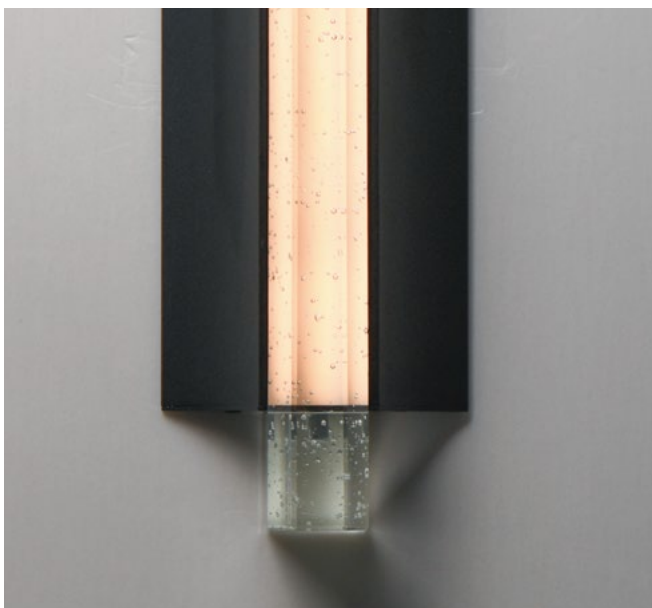

REVEAL OUTDOOR SLIM

- Tubular Matte Black outdoor sconce design
- Downlight with soft illuminated reveal detail
- Non-corrosive construction for outdoor longevity
- ADA-compliant sizes for versatile applications
- Suitable for both indoor and outdoor spaces

Finish: Black (BK)

HYPERION OUTDOOR

Hyperion balances elegance and simplicity in a refined architectural form. Two sloped metal ends frame a faceted K9 crystal bar filled with delicate air bubbles, creating a luminous jewel-like effect when lit. Available in plated Burnished Gold or outdoor-rated Matte Black, the collection transitions easily from residential to commercial settings. ADA-compliant sconces offer a slim profile ideal for corridors and public areas, bringing a sophisticated glow with a sense of luxury.