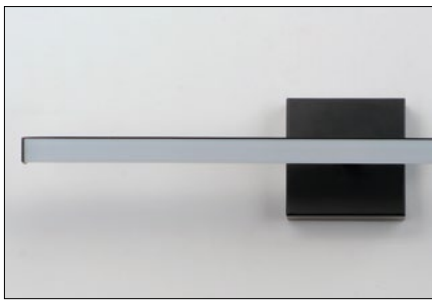

• Position Light to Desired Direction

B

C

	ITEM #	FINISH	LAMPING	DIMENSION	HCO	LUMENS			Additional Information
						CRI	INIT.	DEL.	
B	E21372	BK	15.6W PCB LED 3000K (Inte.)	24"W x 4.75"H x 4.25"Ext.	3.75"	90+	1100	750	LED DIM DAMP ROTATE
C	E21374	BK	19W PCB LED 3000K (Inte.)	30"W x 4.75"H x 4.25"Ext.	2.5"	90+	1330	950	LED DIM DAMP ROTATE

Finish: Black (BK)