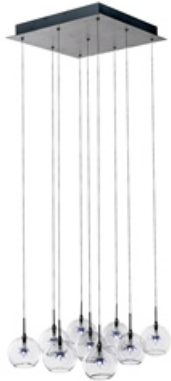

Product Specifications for E20106-21

Job Name:	Job Type:
Quantity:	Comments:

E20106-21
Starburst 9-Light Pendant

Finish
Satin Nickel / Polished Chrome

Glass/Shade
Clear/Violet

Product Category
Multi-Light Pendant

Lamping

Number of Bulb(s)	9
Light Type	Xenon
Bulb Type	12V G4
Max Bulb Wattage	20
Max Fixture Wattage	180
Rated Life	±2,000 Hours
Rated Lumens	±2,880
Color Temp	±2,900 K
Bulb(s) Included	Yes
Light Up/Down	N/A
Beam Spread	N/A
CRI	N/A
Photo Cell Included	N/A
Ballast/Driver/Transformer	Yes
Dimmable	Low-Voltage

Measurements

Width	16.00"
Height	6.00"
Length	N/A
Extension	N/A
Back Plate Width	N/A
Back Plate Height	N/A
HCO	N/A
Min Overall Height	18.00"
Max Overall Height	125.00"
Hanging Weight	11.06 lb(s)
Height Adjustable	N/A
Slope	120°
Chain Length	N/A
Wire Length	118.00"
Canopy Width	N/A
Canopy Height	N/A
Canopy Length	N/A