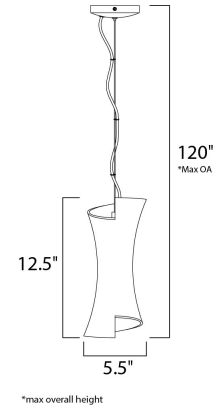

Product Specifications for E20420-09

Job Name:	Job Type:
Quantity:	Comments:

E20420-09
Conico 1-Light Pendant

Finish
Satin Nickel

Glass/Shade
Opal White

Product Category
Single Pendant

Lamping

Number of Bulb(s)	1
Light Type	Incandescent
Bulb Type	CA
Max Bulb Wattage	60
Max Fixture Wattage	60
Rated Life	±1,500 Hours
Rated Lumens	±672
Color Temp	±2,700 K
Bulb(s) Included	No
Light Up/Down	N/A
Beam Spread	N/A
CRI	N/A
Photo Cell Included	N/A
Ballast/Driver/Transformer	No
Dimmable	Standard Dimmer

Measurements

Width	5.50"
Height	12.50"
Length	N/A
Extension	N/A
Back Plate Width	N/A
Back Plate Height	N/A
HCO	N/A
Min Overall Height	36.00"
Max Overall Height	120.00"
Hanging Weight	2.64 lb(s)
Height Adjustable	N/A
Slope	120°
Chain Length	N/A
Wire Length	142.00"
Canopy Width	N/A
Canopy Height	N/A
Canopy Length	N/A

Shipping

Carton Weight	4.00 lb(s)
Carton Width	9.50"
Carton Height	9.75"
Carton Length	17.00"
Carton Cubic Feet	N/A
Master Pack	1
Master Pack Weight	N/A
Master Pack Width	N/A
Master Pack Height	N/A
Master Pack Length	N/A
Master Cubic Feet	N/A
UPS Shippable	Yes