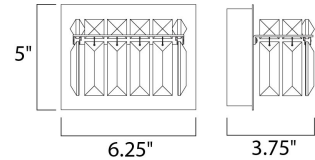

Product Specifications for E23251-20PC

Job Name:	Job Type:
Quantity:	Comments:

E23251-20PC
Bangle 1-Light Bath Vanity

Finish

Polished Chrome

Glass/Shade

Crystal

Product Category

Measurements

Width	6.25"
Height	5.00"
Length	N/A
Extension	3.75"
Back Plate Width	N/A
Back Plate Height	N/A
HCO	2.50"
Min Overall Height	N/A
Max Overall Height	N/A
Hanging Weight	2.20 lb(s)
Height Adjustable	N/A
Slope	N/A
Chain Length	N/A
Wire Length	N/A
Canopy Width	N/A
Canopy Height	N/A
Canopy Length	N/A

Shipping

Carton Weight	3.00 lb(s)
Carton Width	7.75"
Carton Height	7.00"
Carton Length	8.50"
Carton Cubic Feet	N/A
Master Pack	1
Master Pack Weight	N/A
Master Pack Width	N/A
Master Pack Height	N/A
Master Pack Length	N/A
Master Cubic Feet	N/A
UPS Shippable	Yes