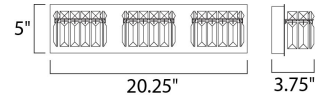

Finish

Polished Chrome

Glass/Shade

Crystal

Product Category

Bath Vanity

Lamping

Number of Bulb(s)	3
Light Type	Xenon
Bulb Type	G9
Max Bulb Wattage	50
Max Fixture Wattage	150
Rated Life	±2,000 Hours
Rated Lumens	±2,250
Color Temp	±2,900 K
Bulb(s) Included	Yes
Light Up/Down	N/A
Beam Spread	N/A
CRI	N/A
Photo Cell Included	N/A
Ballast/Driver/Transformer	No
Dimmable	Standard

Measurements

Width	20.25"
Height	5.00"
Length	N/A
Extension	3.75"
Back Plate Width	N/A
Back Plate Height	N/A
HCO	2.50"
Min Overall Height	N/A
Max Overall Height	N/A
Hanging Weight	5.50 lb(s)
Height Adjustable	N/A
Slope	N/A
Chain Length	N/A
Wire Length	N/A
Canopy Width	N/A
Canopy Height	N/A
Canopy Length	N/A

Shipping

Carton Weight	9.00 lb(s)
Carton Width	7.75"
Carton Height	8.00"
Carton Length	23.75"
Carton Cubic Feet	N/A
Master Pack	1
Master Pack Weight	N/A
Master Pack Width	N/A
Master Pack Height	N/A
Master Pack Length	N/A
Master Cubic Feet	N/A
UPS Shippable	Yes

Certification

Safety Rating	Damp
Energy Star	No
CA Title 24	No
CA Title 20	No
ADA	Yes

Other

UPC Code	845094044567
Material	N/A

Equivalents

Incandescent Watts	N/A
Fluorescent Watts	N/A

ET2 Contemporary Lighting and all designs, logos and images © 2015 ET2 Contemporary Lighting. All Rights Reserved. ET2 Contemporary Lighting reserves the right, at any time, to make changes in the design and/or construction of the product including the discontinuation of product without prior notice. Color may vary from what is pictured above due to limitations inherent to photographic processes. Always consult a qualified, licensed electrician before installation of any product weighing 35 pounds or more. We recommend that a qualified, licensed electrician do the installation. Always install to a mechanically sound structure.