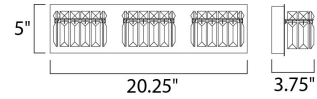

Product Specifications for E23253-20PC

Job Name:	Job Type:
Quantity:	Comments:

E23253-20PC
Bangle 3-Light Bath Vanity

Finish

Polished Chrome

Glass/Shade

Crystal

Product Category

Measurements

Width	20.25"
Height	5.00"
Length	N/A
Extension	3.75"
Back Plate Width	N/A
Back Plate Height	N/A
HCO	2.50"
Min Overall Height	N/A
Max Overall Height	N/A
Hanging Weight	5.50 lb(s)
Height Adjustable	N/A
Slope	N/A
Chain Length	N/A
Wire Length	N/A
Canopy Width	N/A
Canopy Height	N/A
Canopy Length	N/A