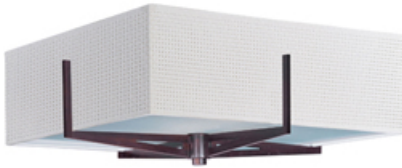

Product Specifications for E95440-100OI

Job Name:	Job Type:
Quantity:	Comments:

E95440-100OI
Elements 3-Light Flush Mount

Finish

Oil Rubbed Bronze

Glass/Shade

Product Category

Flush Mount

Measurements

Width	16.00"
Height	5.25"
Length	16.00"
Extension	N/A
Back Plate Width	N/A
Back Plate Height	N/A
HCO	N/A
Min Overall Height	N/A
Max Overall Height	N/A
Hanging Weight	6.57 lb(s)
Height Adjustable	N/A
Slope	N/A
Chain Length	N/A
Wire Length	N/A
Canopy Width	N/A
Canopy Height	N/A
Canopy Length	N/A