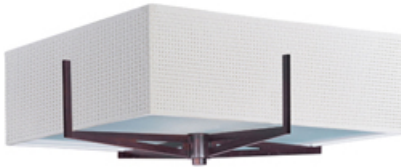

Product Specifications for E95440-100OI

Job Name:	Job Type:
Quantity:	Comments:

E95440-100OI
Elements 3-Light Flush Mount

Finish

Oil Rubbed Bronze

Glass/Shade

Product Category

Flush Mount

Measurements

Width	16.00"
Height	5.25"
Length	16.00"
Extension	N/A
Back Plate Width	N/A
Back Plate Height	N/A
HCO	N/A
Min Overall Height	N/A
Max Overall Height	N/A
Hanging Weight	6.57 lb(s)
Height Adjustable	N/A
Slope	N/A
Chain Length	N/A
Wire Length	N/A
Canopy Width	N/A
Canopy Height	N/A
Canopy Length	N/A